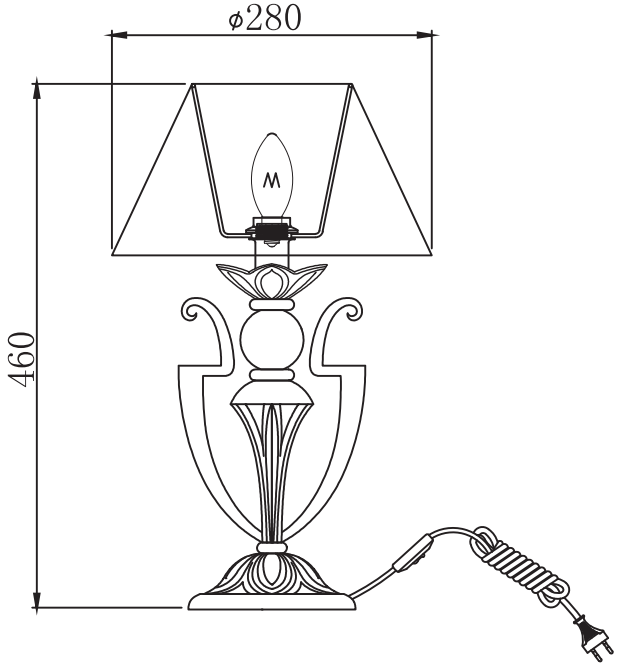

# Instruction

Collection: Elegant  
Series: Monile  
Model: ARM004-11-W  
Mobile

  
1 x E14 (40w)

**MAYTONI**  
DECORATIVE LIGHTING

[www.maytoni.de](http://www.maytoni.de)