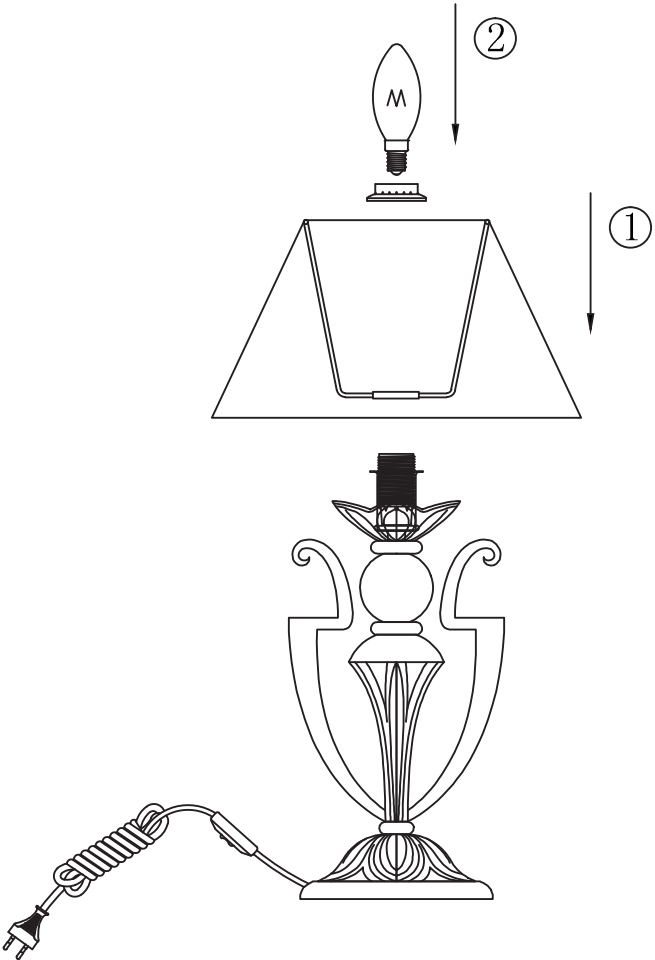

# Instruction

Collection: Elegant  
Series: Monile  
Model: ARM004-11-W  
Mobile

  
1 x E14 (40w)

**MAYTONI**  
DECORATIVE LIGHTING

[www.maytoni.de](http://www.maytoni.de)