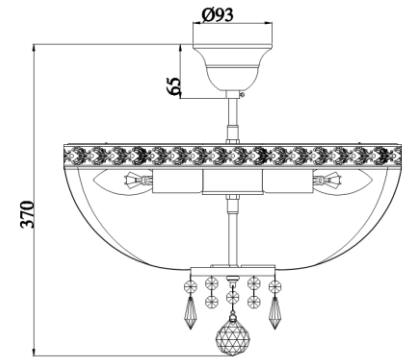

Instruction

Collection: DIAMANT CRYSTAL

Series: BELLA

Model: DIA750-PT40-WG

Ceiling

REMOVE COVER
BEFORE USING LAMP

- Ceiling

5 x E14 (60W)