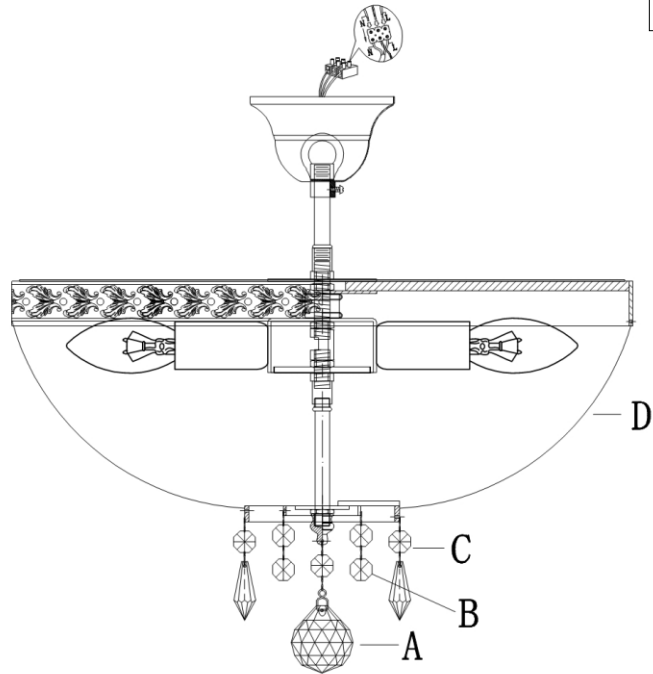

Instruction

Collection: DIAMANT CRYSTAL

Series: BELLA

Model: DIA750-PT40-WG

Ceiling

REMOVE COVER
BEFORE USING LAMP

- Ceiling

5 x E14 (60W)