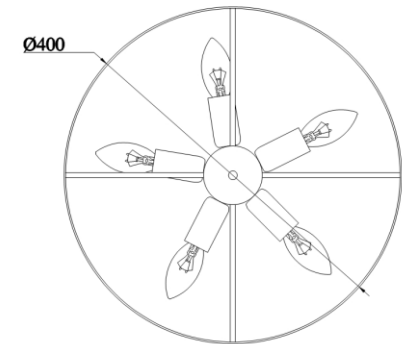

Instruction

Collection: DIAMANT CRYSTAL

Series: BELLA

Model: DIA750-PT40-WG

Ceiling

REMOVE COVER
BEFORE USING LAMP

- Ceiling

5 x E14 (60W)