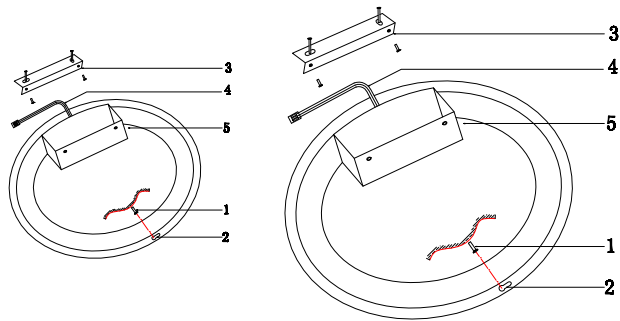

# Instruction

MOD058CL-L65BS4K

Gross Weight: 6,52 kg

Net Weight: 6 kg

Volume: 0,101124 m3

Weight and Volume Margin of Error: ±10%

Color: Brass

Material: Aluminum