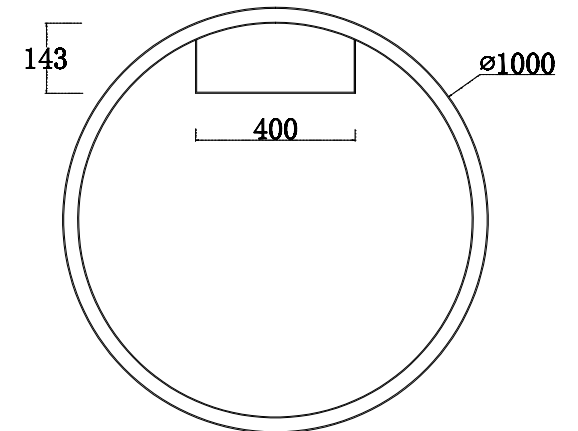

# Instruction

MOD058CL-L65BS4K

Gross Weight: 6,52 kg

Net Weight: 6 kg

Volume: 0,101124 m3

Weight and Volume Margin of Error: ±10%

Color: Brass

Material: Aluminum

MAX 65W  
3000 Lumen

Model: MOD058CL-L65BS4K

Collection: Technical

Series: Rim

Ceiling Lamps