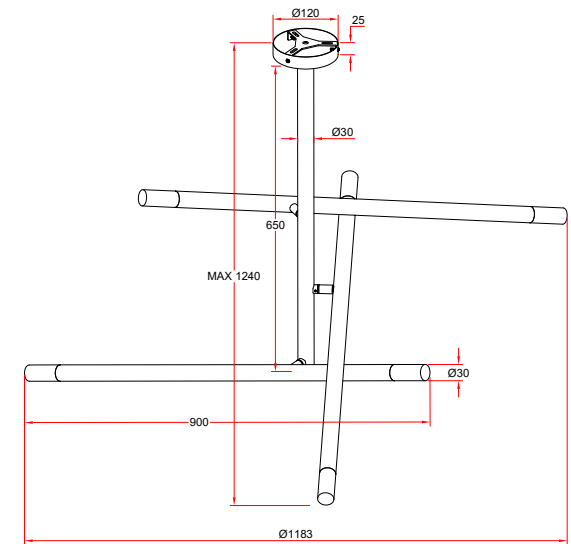

# Instruction

MOD620CL-06B

6 x G9 (25W)

Model: MOD620CL-06B  
Collection: Technical  
Series: Vigo

Ceiling Lamps