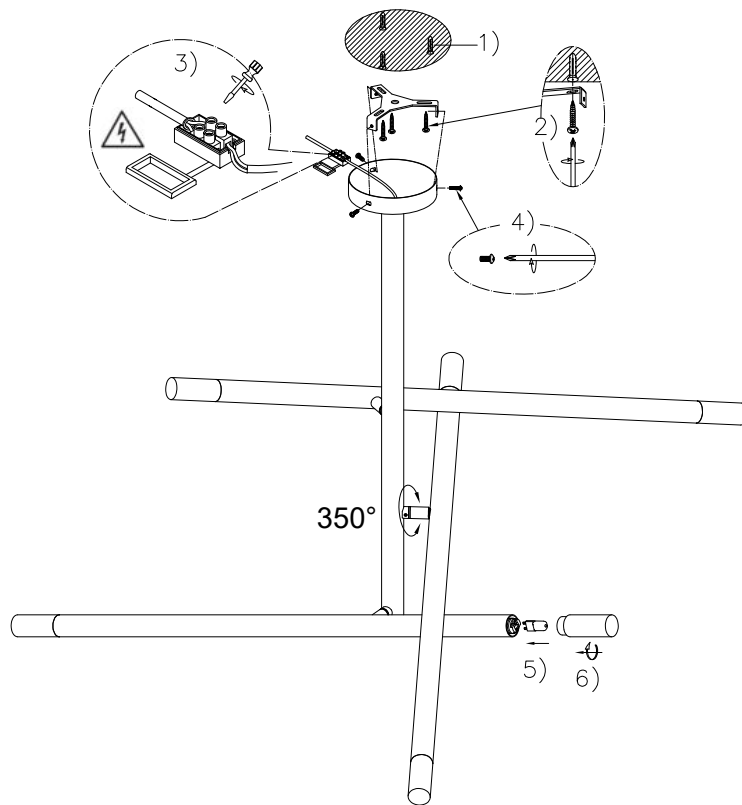

# Instruction

MOD620CL-06B

6 x G9 (25W)

Model: MOD620CL-06B  
Collection: Technical  
Series: Vigo

Ceiling Lamps