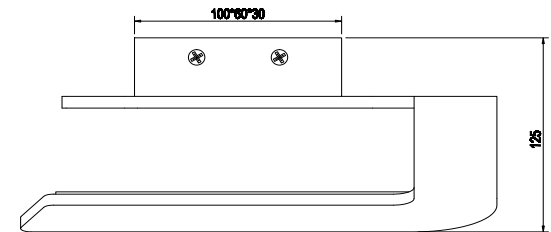

Instruction

C178WL-L6W

MAX 6W
450 Lumen

Model: C178WL-L6W
Collection: Ceiling & wall
Series: Berni

Wall Lamps