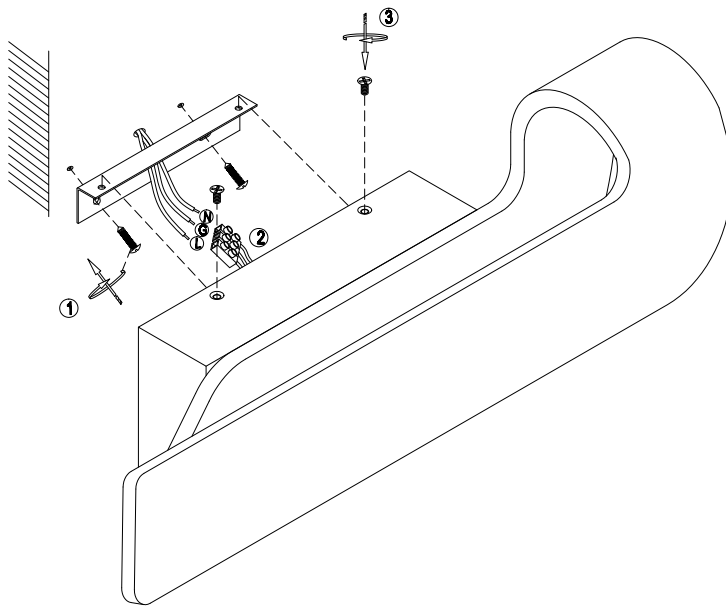

Instruction

C178WL-L6W

MAX 6W
450 Lumen

Model: C178WL-L6W
Collection: Ceiling & wall
Series: Berni

Wall Lamps