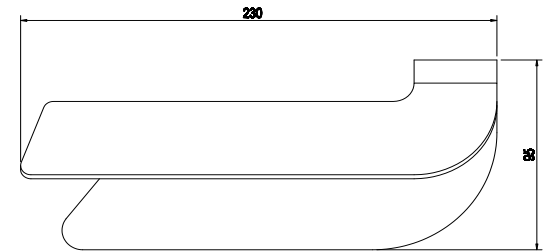

Instruction

C178WL-L6W

MAX 6W
450 Lumen

Model: C178WL-L6W
Collection: Ceiling & wall
Series: Berni

Wall Lamps