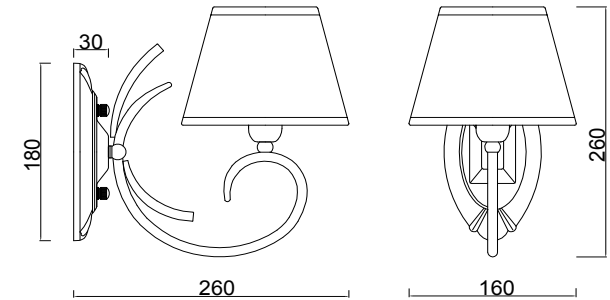

# Instruction

FR2013WL-01G

1 x E14 (40W)

Model: FR2013WL-01G  
Collection: Classic  
Series: Gisela

Wall Lamps