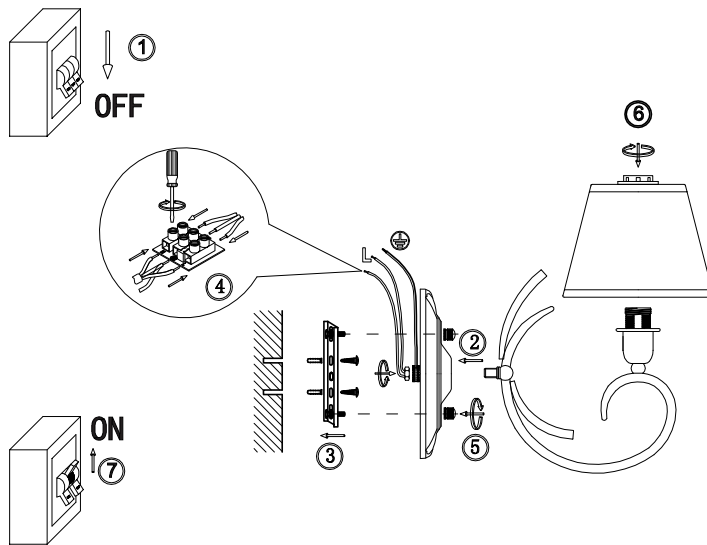

# Instruction

FR2013WL-01G

1 x E14 (40W)

Model: FR2013WL-01G  
Collection: Classic  
Series: Gisela

Wall Lamps