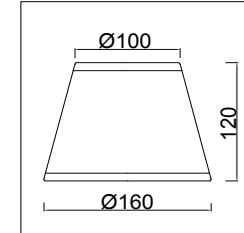

# Instruction

FR2013WL-01G

1 x E14 (40W)

Model: FR2013WL-01G  
Collection: Classic  
Series: Gisela

Wall Lamps