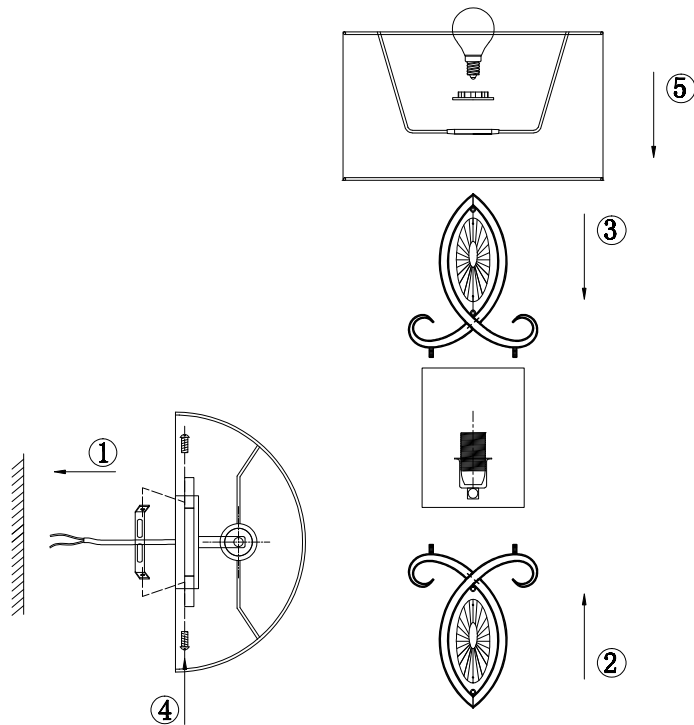

# Instruction

H006WL-01G

1 x E14 (40W)

Model: H006WL-01G  
Collection: House  
Series: Luxe

Wall Lamps