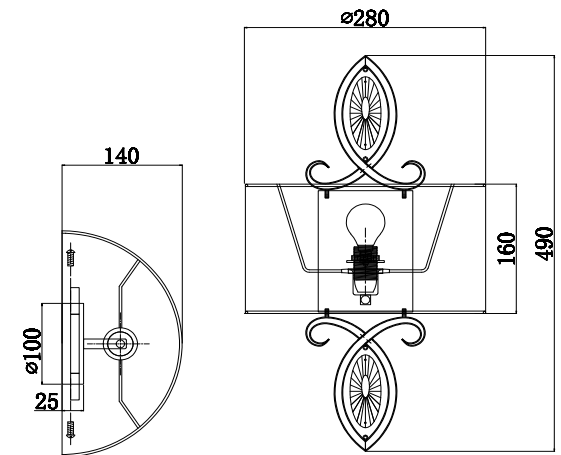

# Instruction

H006WL-01G

1 x E14 (40W)

Model: H006WL-01G  
Collection: House  
Series: Luxe

Wall Lamps