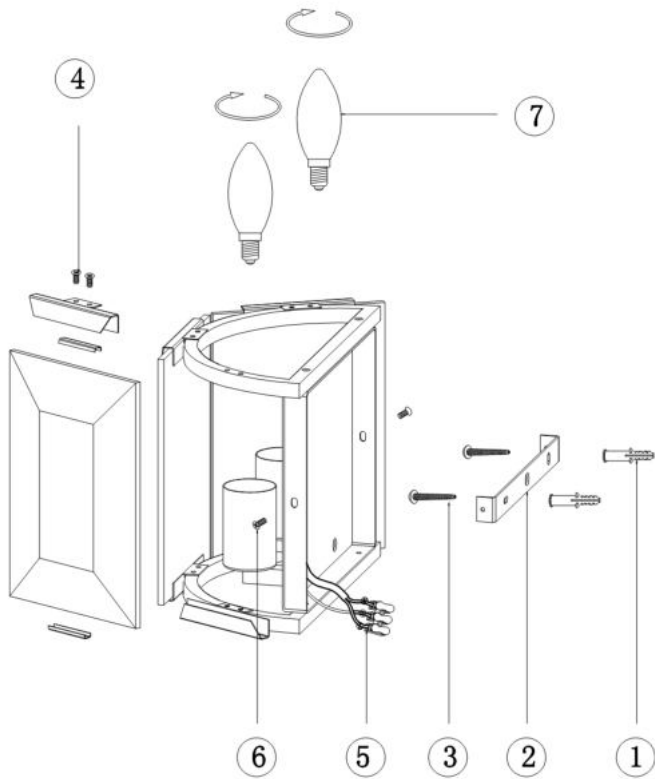

Instruction

Collection: MODERN
Series: CEREZO
Model: MOD202WL-02N
Ceiling

- Ceiling

2 x E14 (40W)

MAYTONI
DECORATIVE LIGHTING

www.maytoni.de