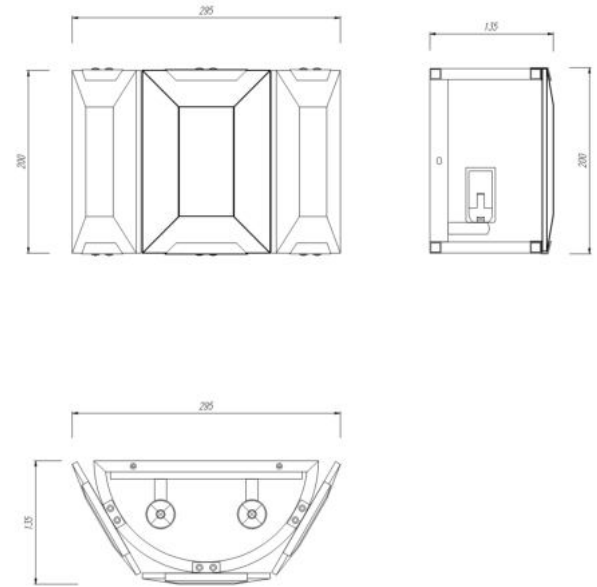

Instruction

Collection: MODERN
Series: CEREZO
Model: MOD202WL-02N
Ceiling

- Ceiling

2 x E14 (40W)

MAYTONI
DECORATIVE LIGHTING

www.maytoni.de