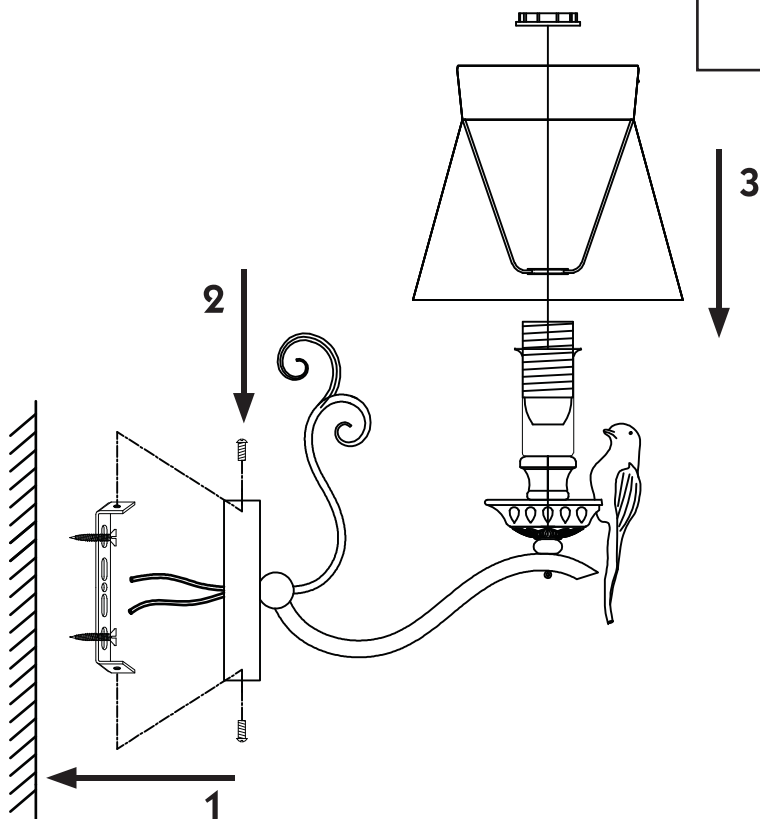

# Instruction

Collection: Elegant  
Series: Bird  
Model: ARM013-01-W  
Wall-mounted

– Wall-mounted

1 x E14 (40w)

**MAYTONI**  
DECORATIVE LIGHTING

[www.maytoni.de](http://www.maytoni.de)