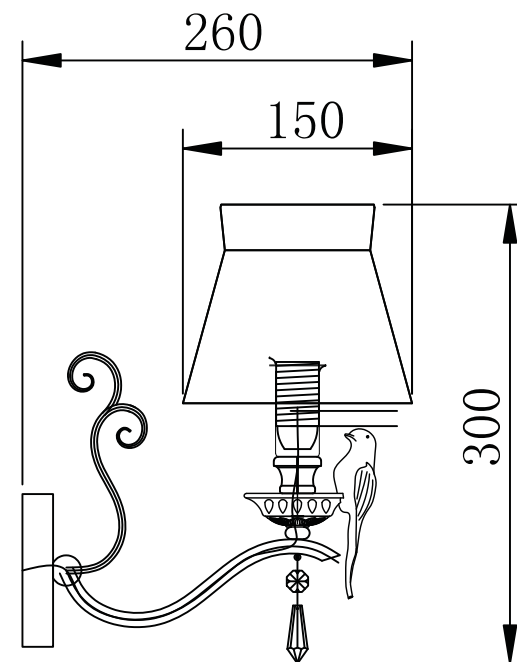

# Instruction

Collection: Elegant  
Series: Bird  
Model: ARM013-01-W  
Wall-mounted

– Wall-mounted

1 x E14 (40w)

**MAYTONI**  
DECORATIVE LIGHTING

[www.maytoni.de](http://www.maytoni.de)