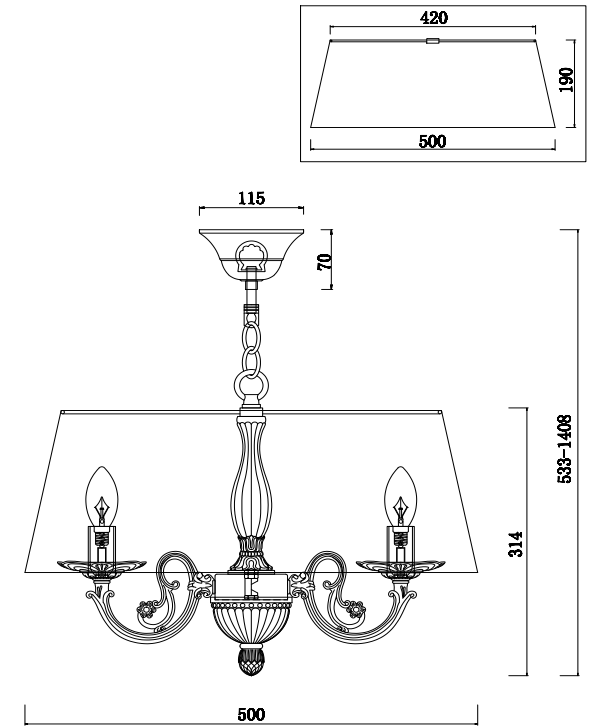

FREYA
TRADITION OF QUALITY

Instruction

FR2686PL-04W

4 x E14 (40W)

Model: FR2686PL-04W
Series: Jasmine

Ceiling Lamps