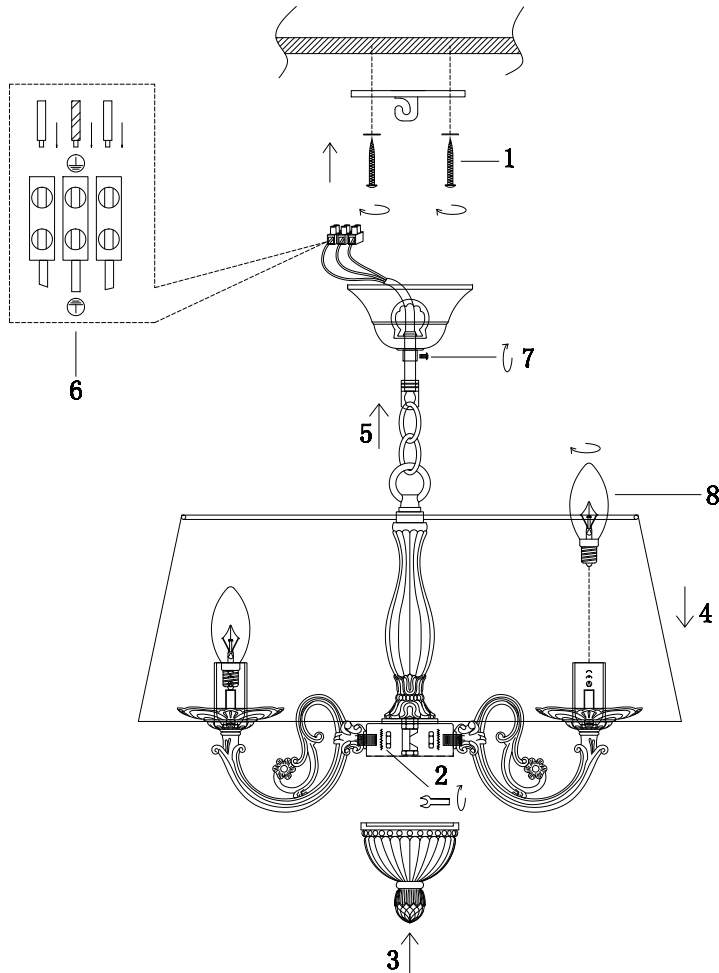

FREYA
TRADITION OF QUALITY

Instruction

FR2686PL-04W

4 x E14 (40W)

Model: FR2686PL-04W
Series: Jasmine

Ceiling Lamps