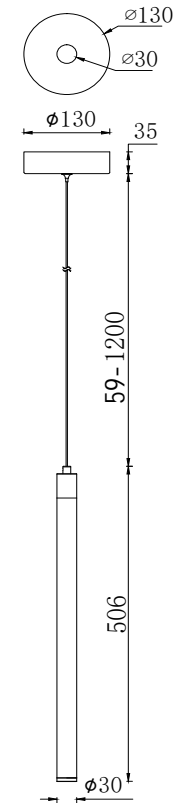

# Instruction

P021PL-L10W

MAX 10W  
950 Lumen

Model: P021PL-L10W  
Collection: Pendant  
Series: Ray

Ceiling Lamps