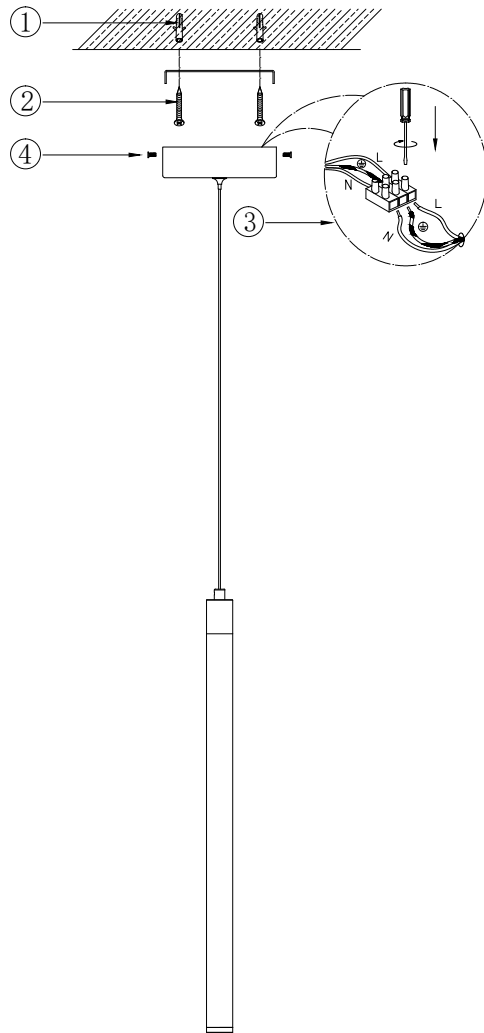

# Instruction

P021PL-L10W

MAX 10W  
950 Lumen

Model: P021PL-L10W  
Collection: Pendant  
Series: Ray

Ceiling Lamps