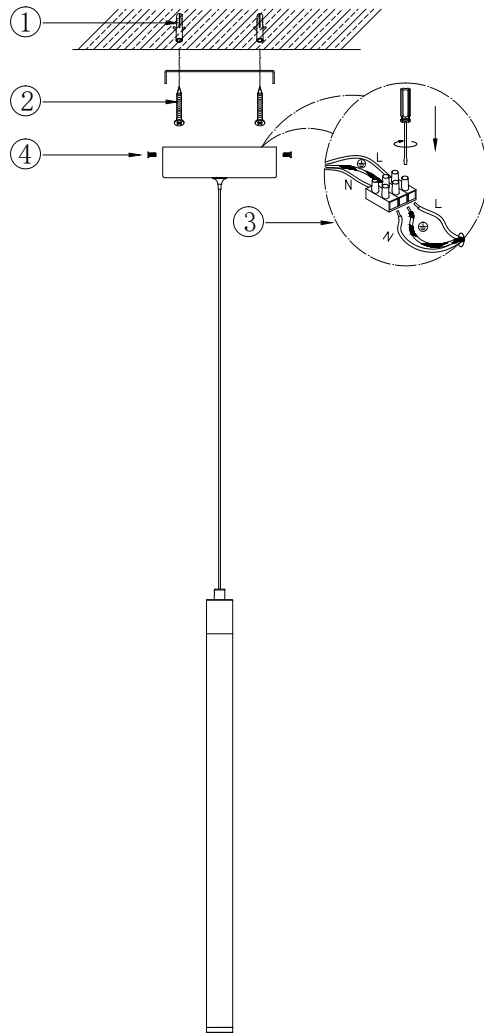

Instruction

P021PL-L10B

MAX 10W
950 Lumen

Model: P021PL-L10B
Collection: Pendant
Series: Ray

Ceiling Lamps