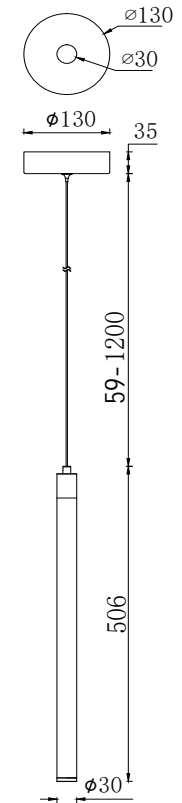

Instruction

P021PL-L10B

MAX 10W
950 Lumen

Model: P021PL-L10B
Collection: Pendant
Series: Ray

Ceiling Lamps