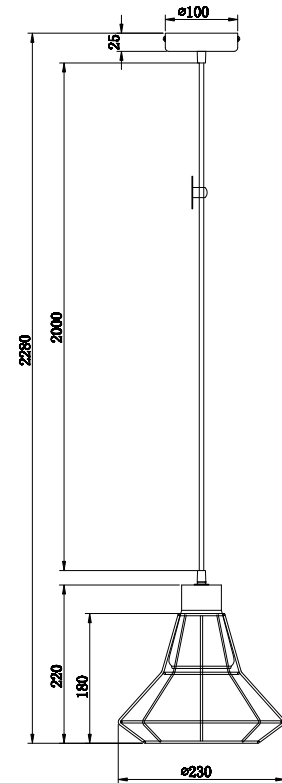

Instruction

T452-PL-01-GR

1 x E27 (60W)

Model: T452-PL-01-GR
Collection: Loft
Series: Gosford

Pendant Lamps