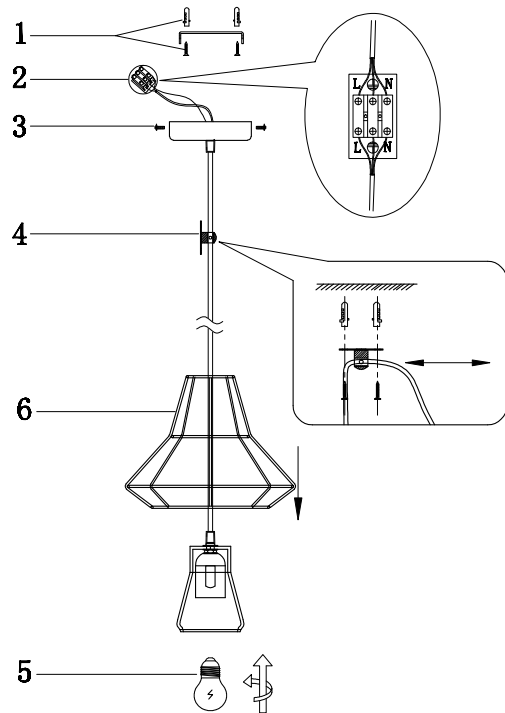

Instruction

T452-PL-01-GR

1 x E27 (60W)

Model: T452-PL-01-GR
Collection: Loft
Series: Gosford

Pendant Lamps