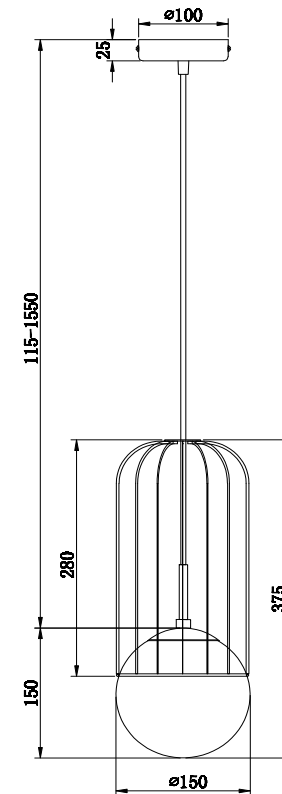

Instruction

P362PL-01G

1 x E27 (40W)

Model: P362PL-01G
Collection: Pendant
Series: Telford

Ceiling Lamps