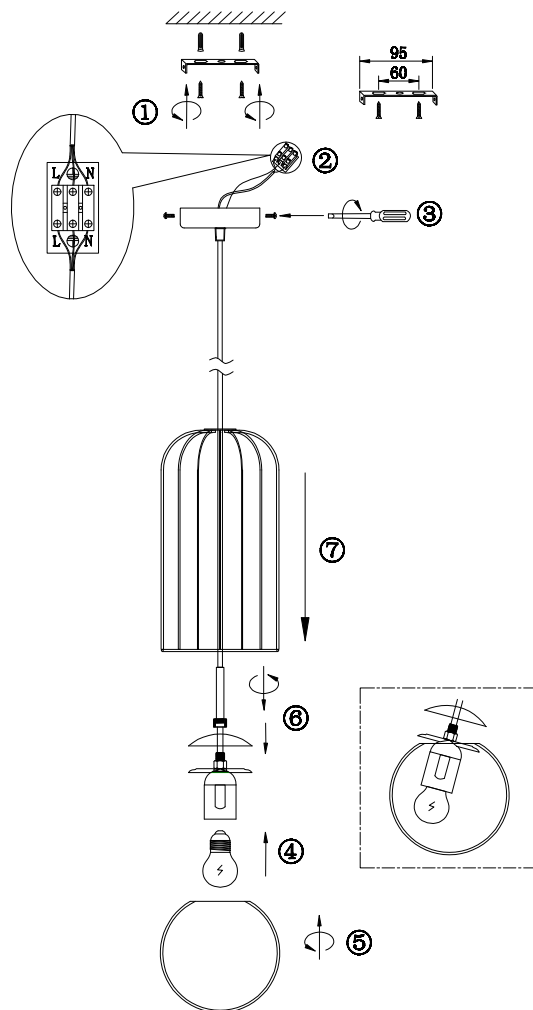

Instruction

P362PL-01G

1 x E27 (40W)

Model: P362PL-01G
Collection: Pendant
Series: Telford

Ceiling Lamps