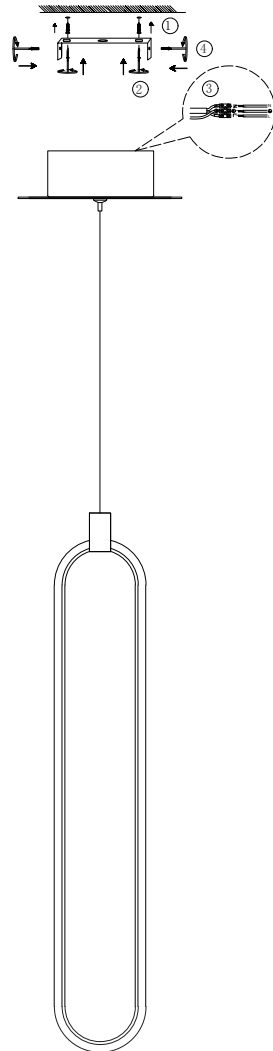

# Instruction

MOD017PL-L13G

MAX 17W  
1370 Lumen

Model: MOD017PL-L13G  
Collection: Modern  
Series: Chain

Pendant Lamps