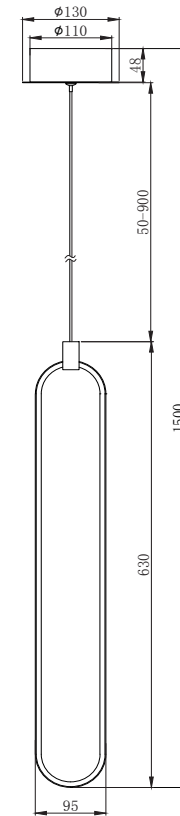

# Instruction

MOD017PL-L13G

MAX 17W  
1370 Lumen

Model: MOD017PL-L13G  
Collection: Modern  
Series: Chain

Pendant Lamps