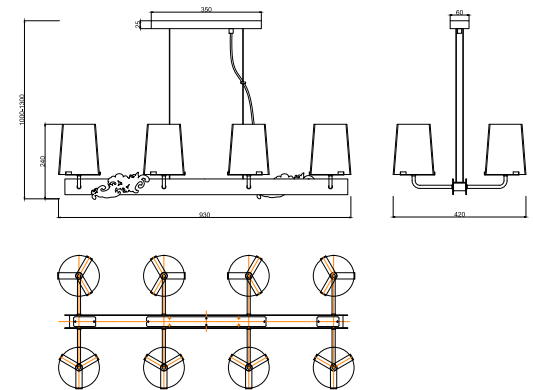

Instruction

MOD040PL-08CH

8 x G9 (28W)

Model: MOD040PL-08CH
Collection: Modern
Series: Landmark

Pendant Lamps