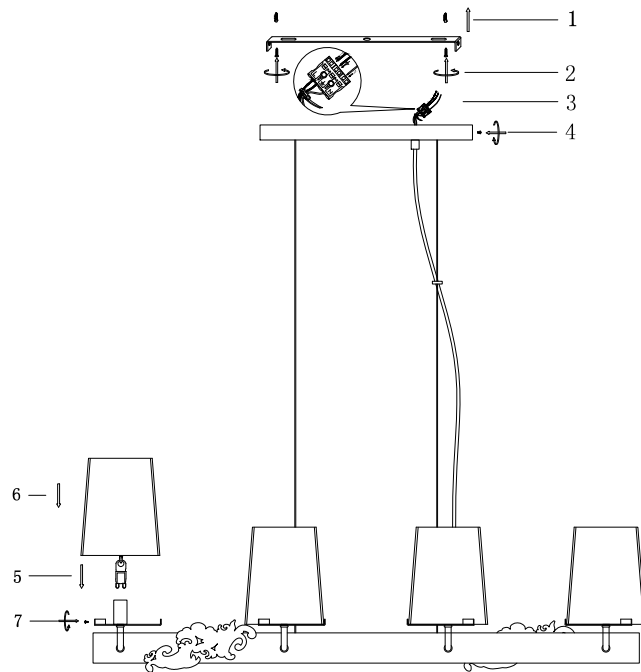

Instruction

MOD040PL-08CH

8 x G9 (28W)

Model: MOD040PL-08CH
Collection: Modern
Series: Landmark

Pendant Lamps