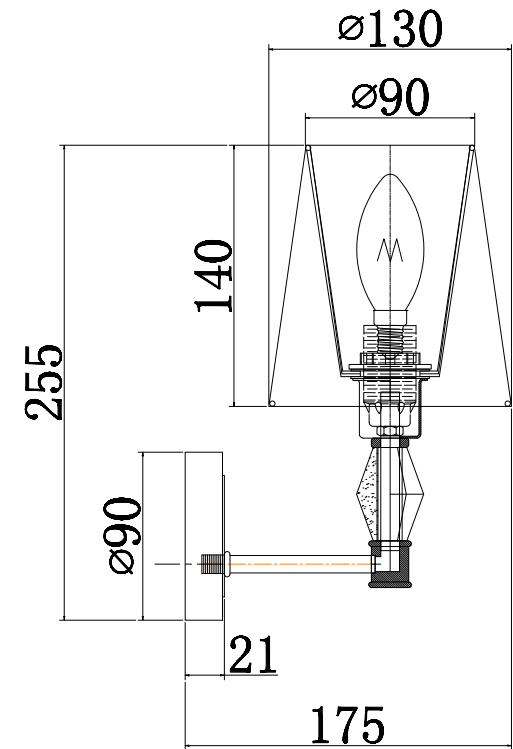

Instruction

MOD038WL-01CH

1 x E14 (40W)

Model: MOD038WL-01CH
Collection: Modern
Series: Stein

Wall Lamps