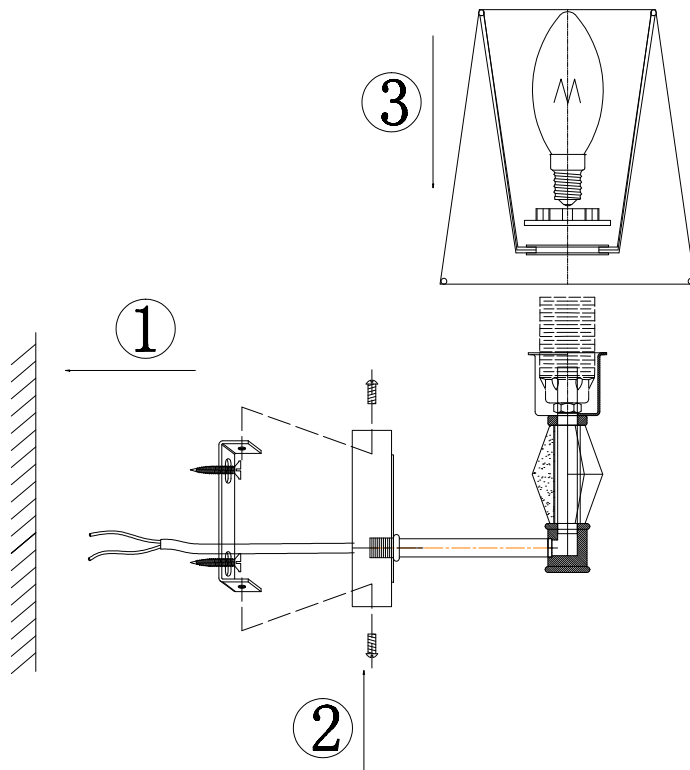

Instruction

MOD038WL-01CH

1 x E14 (40W)

Model: MOD038WL-01CH
Collection: Modern
Series: Stein

Wall Lamps