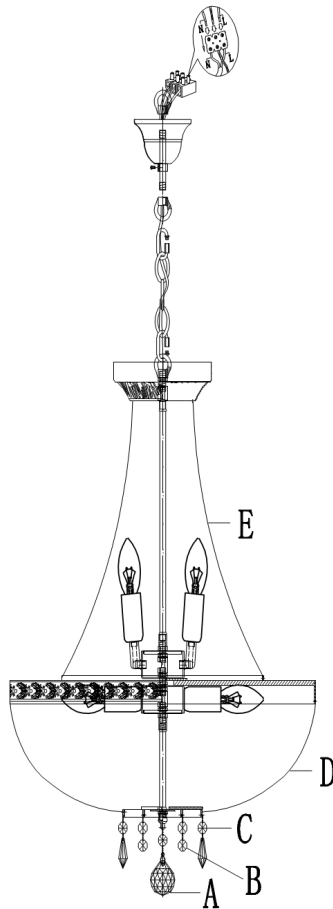

Instruction

Collection: DIAMANT CRYSTAL

Series: BELLA

Model: DIA750-TT50-WG

Ceiling

- Ceiling

8 x E14 (60W)

MAYTONI
DECORATIVE LIGHTING