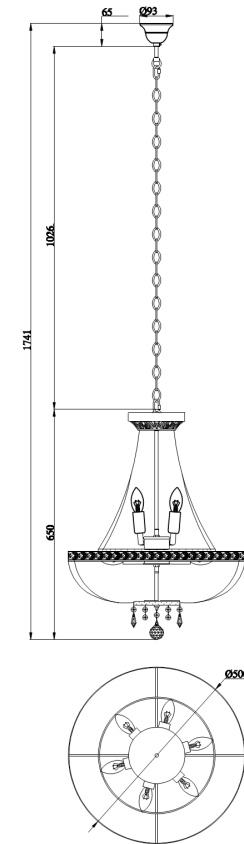

Instruction

Collection: DIAMANT CRYSTAL

Series: BELLA

Model: DIA750-TT50-WG

Ceiling

- Ceiling

8 x E14 (60W)

MAYTONI
DECORATIVE LIGHTING