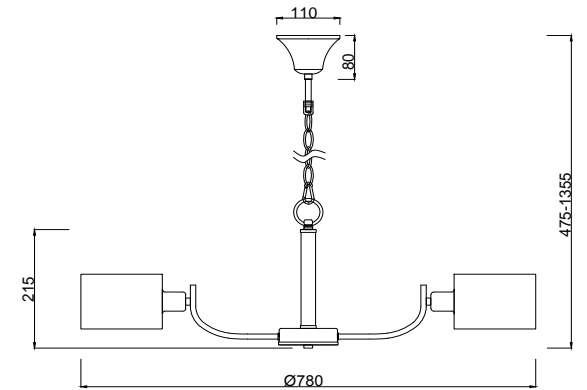

FREYA
TRADITION OF QUALITY

Instruction

FR5012PL-08CH

8 x E14 (40W)

Model: FR5012PL-08CH
Series: Anita

Ceiling Lamps