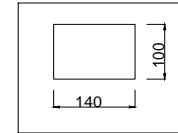

FREYA
TRADITION OF QUALITY

Instruction

FR5012PL-08CH

8 x E14 (40W)

Model: FR5012PL-08CH
Series: Anita

Ceiling Lamps