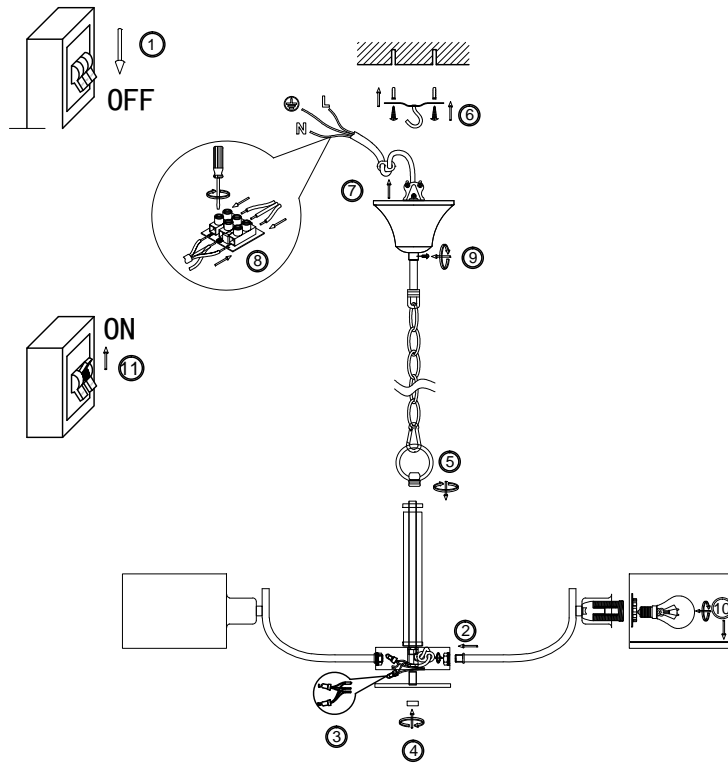

FREYA
TRADITION OF QUALITY

Instruction

FR5012PL-08CH

8 x E14 (40W)

Model: FR5012PL-08CH
Series: Anita

Ceiling Lamps