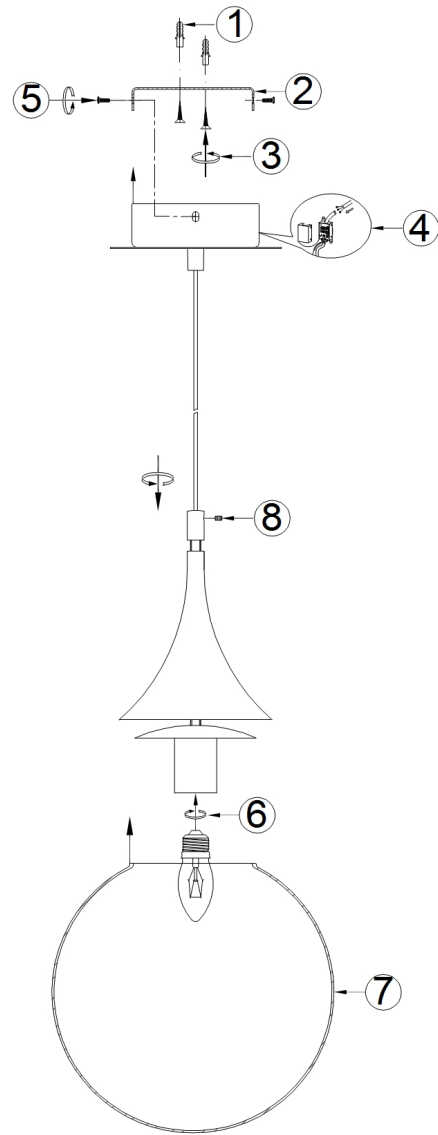

# Instruction

Collection: PENDANT  
Series: DEWDROP  
Model: P225-PL-200-N  
Ceiling

- Ceiling

1 x E27 (8W)

**MAYTONI**  
DECORATIVE LIGHTING

[www.maytoni.de](http://www.maytoni.de)