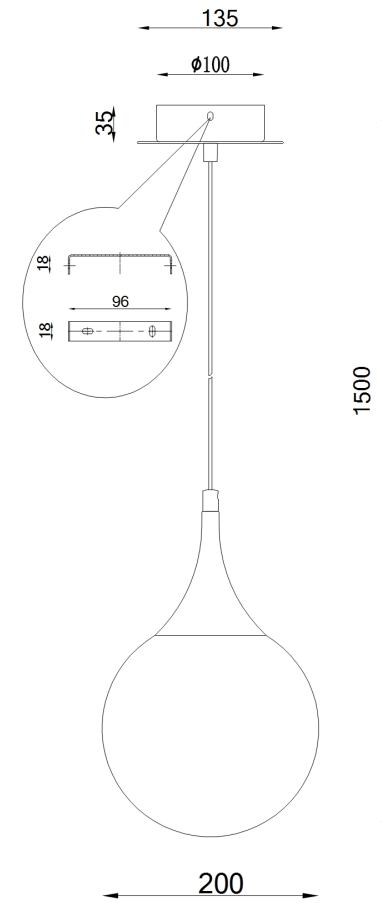

# Instruction

Collection: PENDANT  
Series: DEWDROP  
Model: P225-PL-200-N  
Ceiling

- Ceiling

1 x E27 (8W)

**MAYTONI**  
DECORATIVE LIGHTING

[www.maytoni.de](http://www.maytoni.de)