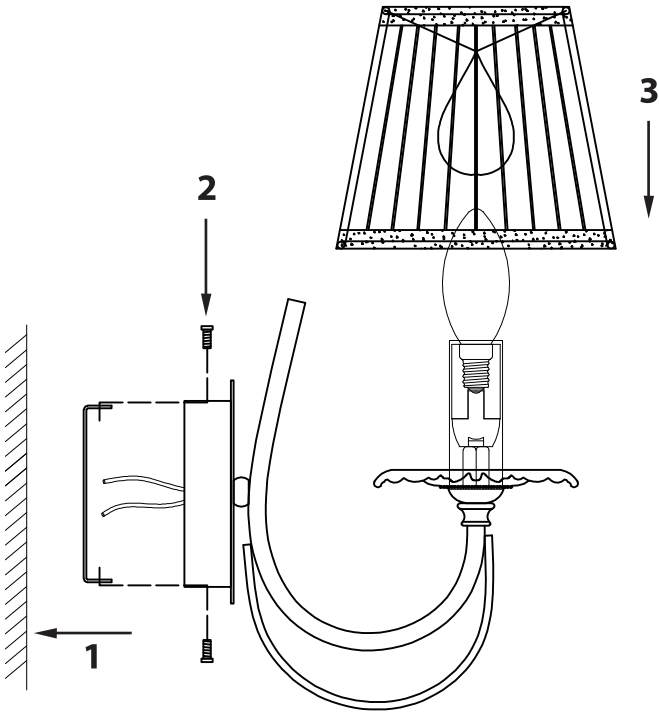

# Instruction

Collection: Elegant  
Series: Olivia  
Model: ARM325-01-W  
Wall-mounted

– Wall-mounted

1 x E14 (40w)

**MAYTONI**  
DECORATIVE LIGHTING

[www.maytoni.de](http://www.maytoni.de)