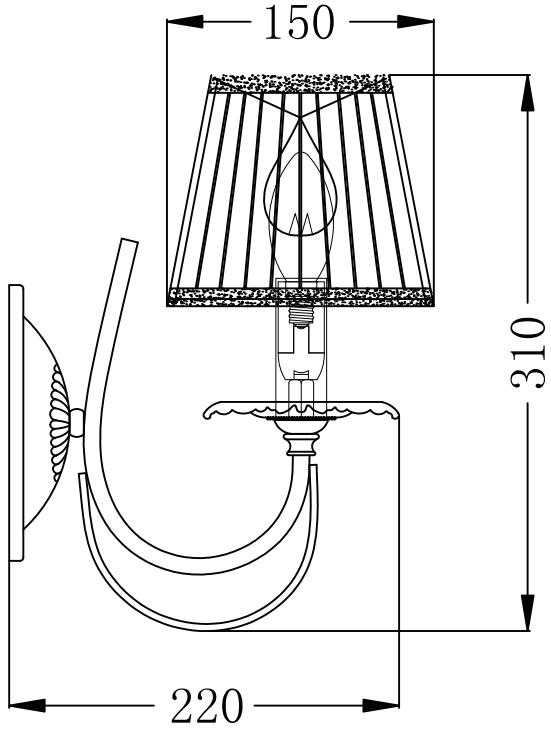

# Instruction

Collection: Elegant  
Series: Olivia  
Model: ARM325-01-W  
Wall-mounted

– Wall-mounted

1 x E14 (40w)

**MAYTONI**  
DECORATIVE LIGHTING

[www.maytoni.de](http://www.maytoni.de)