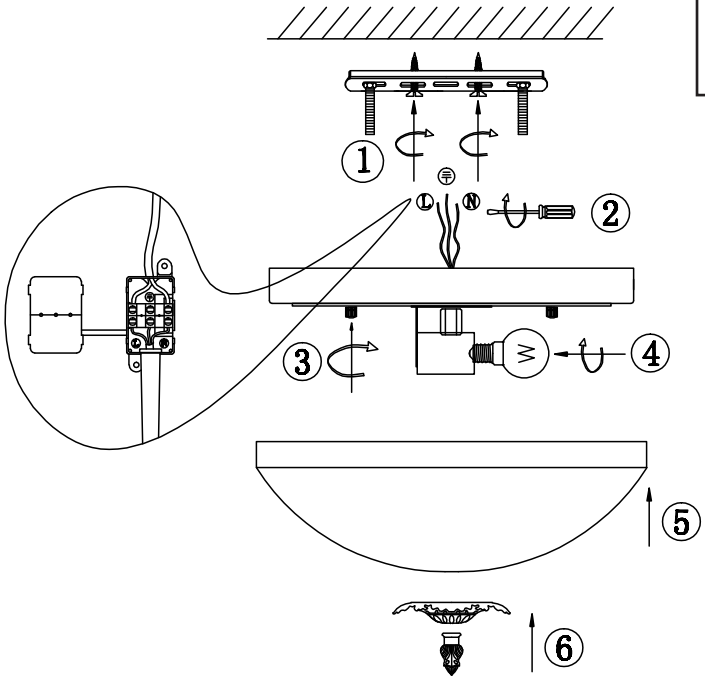

Instruction

Collection: Wall & Ceiling
Series: Speria
Model: C900-CL-03-R
Ceiling lamp

Ø420

3 x E14 (40w)

MAYTONI
DECORATIVE LIGHTING

www.maytoni.de