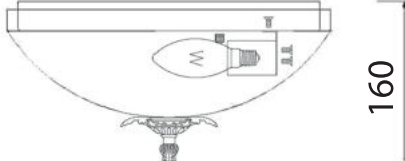

Instruction

Collection: Wall & Ceiling
Series: Speria
Model: C900-CL-03-R
Ceiling lamp

Ø420

3 x E14 (40w)

MAYTONI
DECORATIVE LIGHTING

www.maytoni.de