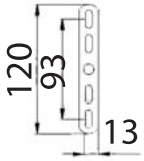

Instruction

Collection: Wall & Ceiling
Series: Speria
Model: C900-CL-03-R
Ceiling lamp

Ø420

3 x E14 (40w)

MAYTONI
DECORATIVE LIGHTING

www.maytoni.de