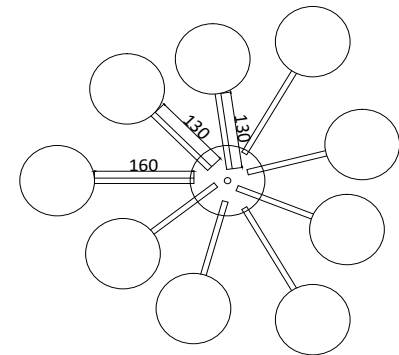

# Instruction

FR5120CL-09G

9 x G9 (40W)

Model: FR5120CL-09G  
Collection: Modern  
Series: Alexis

Ceiling Lamps