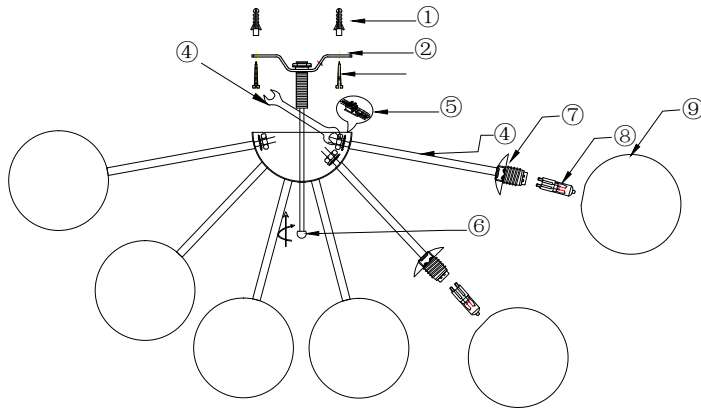

# Instruction

FR5120CL-09G

9 x G9 (40W)

Model: FR5120CL-09G  
Collection: Modern  
Series: Alexis

Ceiling Lamps