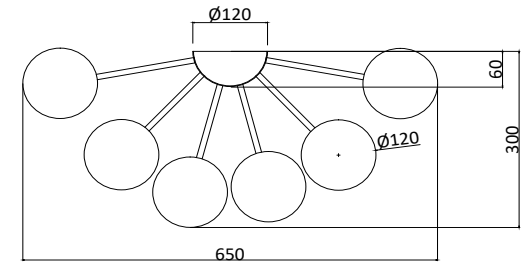

# Instruction

FR5120CL-09G

9 x G9 (40W)

Model: FR5120CL-09G  
Collection: Modern  
Series: Alexis

Ceiling Lamps