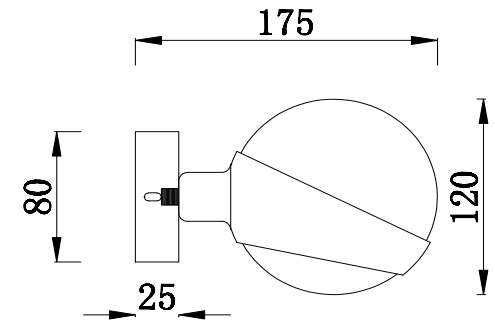

FREYA
TRADITION OF QUALITY

Instruction

FR5009WL-05CH

1 x E14 (60W)

Model: FR5009WL-05CH
Series: Silvia

Wall Lamps