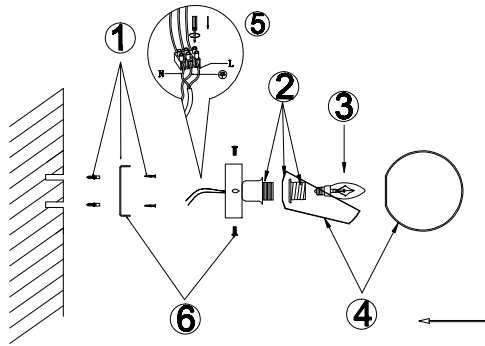

FREYA
TRADITION OF QUALITY

Instruction

FR5009WL-05CH

1 x E14 (60W)

Model: FR5009WL-05CH
Series: Silvia

Wall Lamps