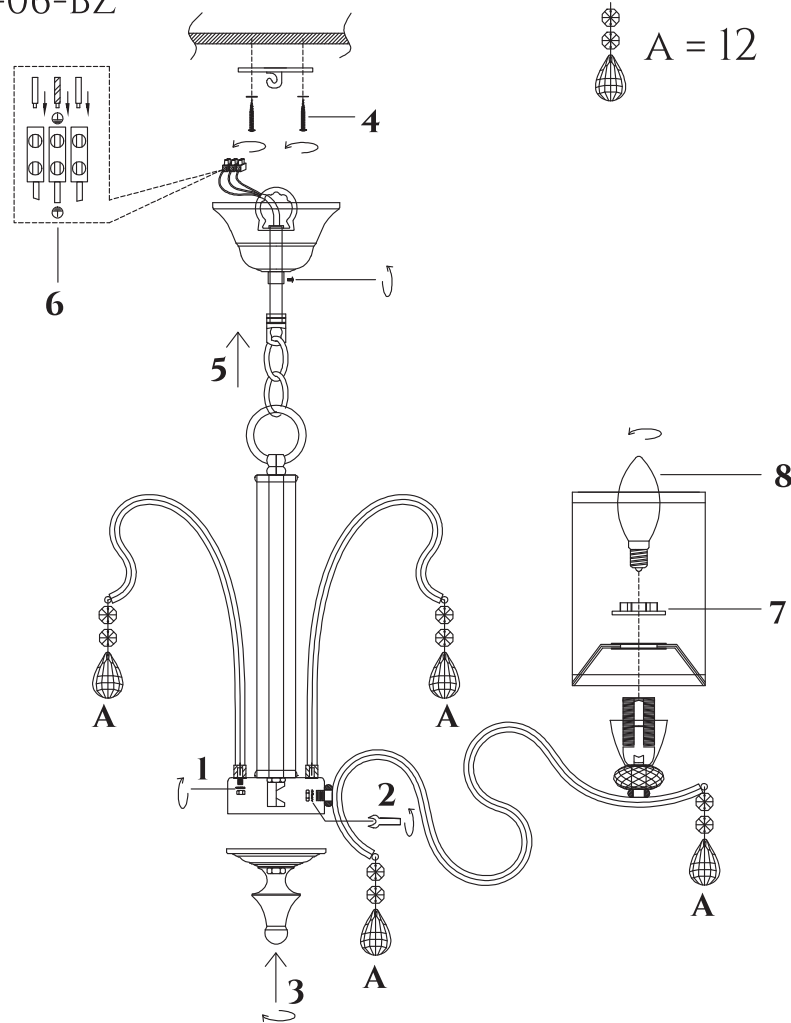

FREYA
TRADITION OF QUALITY

INSTRUCTION

MODEL: FR2300-PL-06-BZ
CHANDELIER

6 X E14 (40W)

FREYA-LIGHT.COM