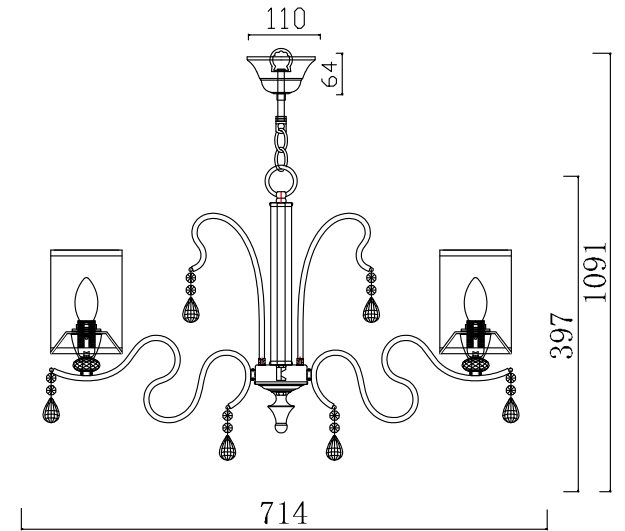

FREYA
TRADITION OF QUALITY

INSTRUCTION

MODEL: FR2300-PL-06-BZ
CHANDELIER

6 X E14 (40W)

FREYA-LIGHT.COM