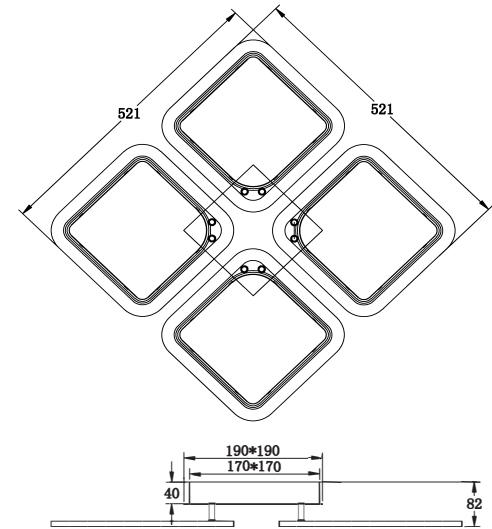

# Instruction

FR10020CL-L70W

MAX 70W  
8200 Lumen

Model: FR10020CL-L70W  
Collection: LED Market

Ceiling Lamps