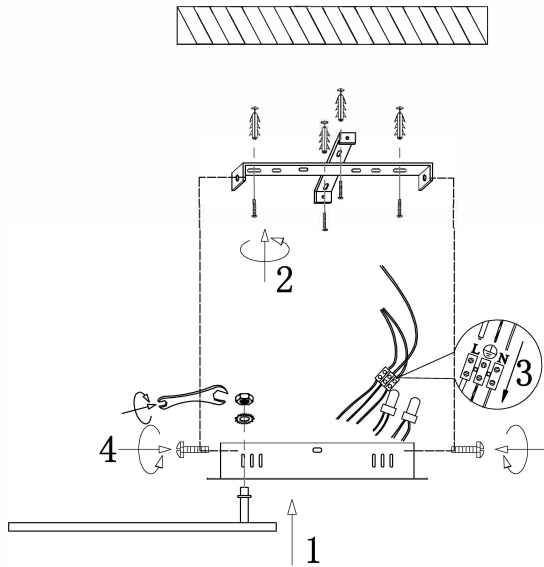

# Instruction

FR10020CL-L70W

MAX 70W  
8200 Lumen

Model: FR10020CL-L70W  
Collection: LED Market

Ceiling Lamps