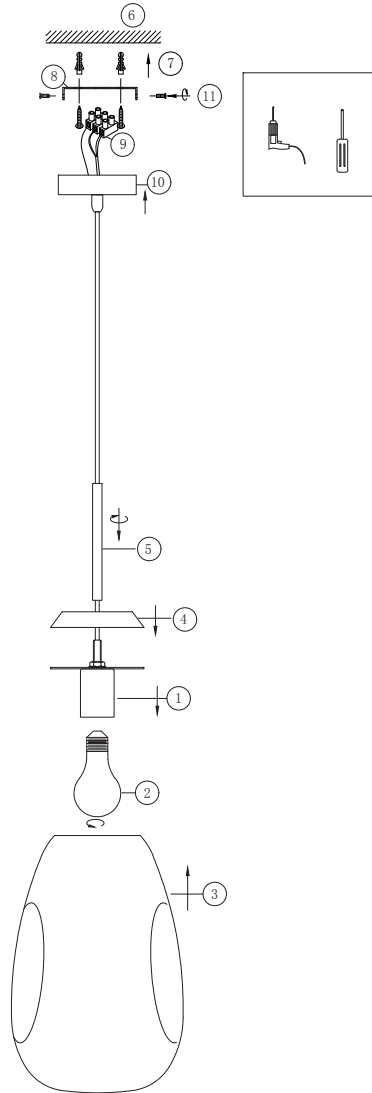

Instruction

P013PL-01C

1 x E27 (60W)

Model: P013PL-01C
Collection: Pendant
Series: Mabell

Ceiling Lamps