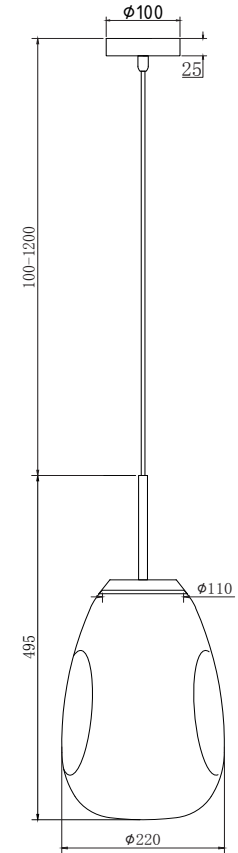

Instruction

P013PL-01C

1 x E27 (60W)

Model: P013PL-01C
Collection: Pendant
Series: Mabell

Ceiling Lamps