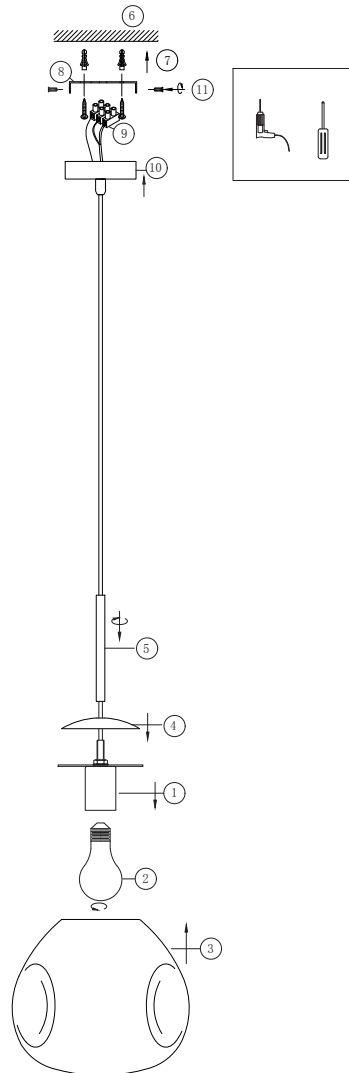

# Instruction

P014PL-01C

1 x E27 (60W)

Model: P014PL-01C  
Collection: Pendant  
Series: Mabell

Ceiling Lamps