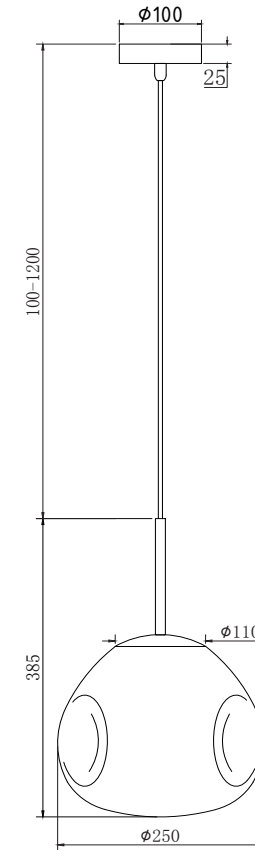

# Instruction

P014PL-01C

1 x E27 (60W)

Model: P014PL-01C  
Collection: Pendant  
Series: Mabell

Ceiling Lamps