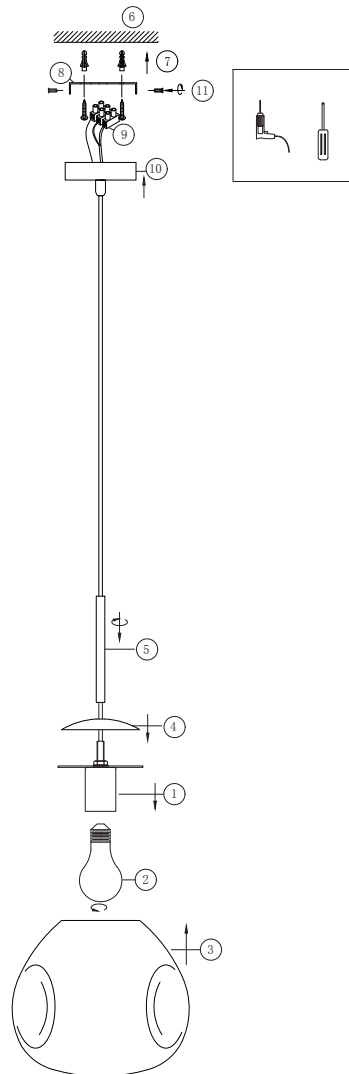

Instruction

P014PL-01CH

1 x E27 (60W)

Model: P014PL-01CH
Collection: Pendant
Series: Mabell

Ceiling Lamps