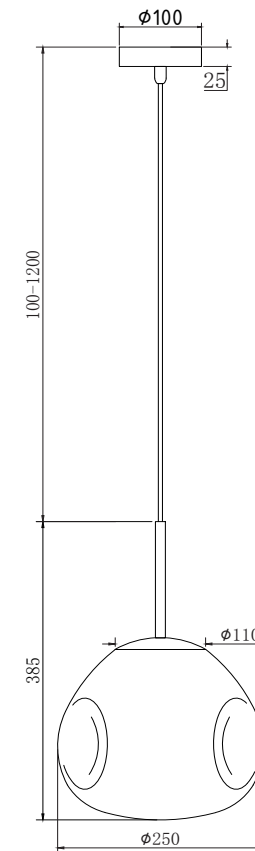

Instruction

P014PL-01CH

1 x E27 (60W)

Model: P014PL-01CH
Collection: Pendant
Series: Mabell

Ceiling Lamps