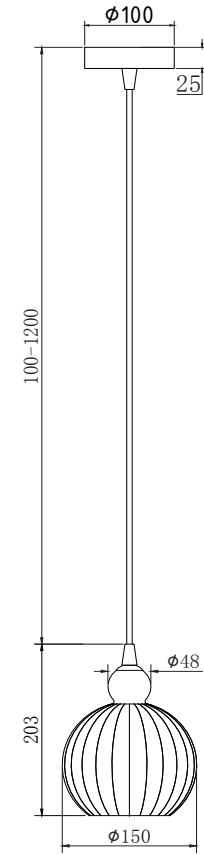

# Instruction

P006PL-01B

1 x G9 (28W)

Model: P006PL-01B  
Collection: Pendant  
Series: Karla

Ceiling Lamps