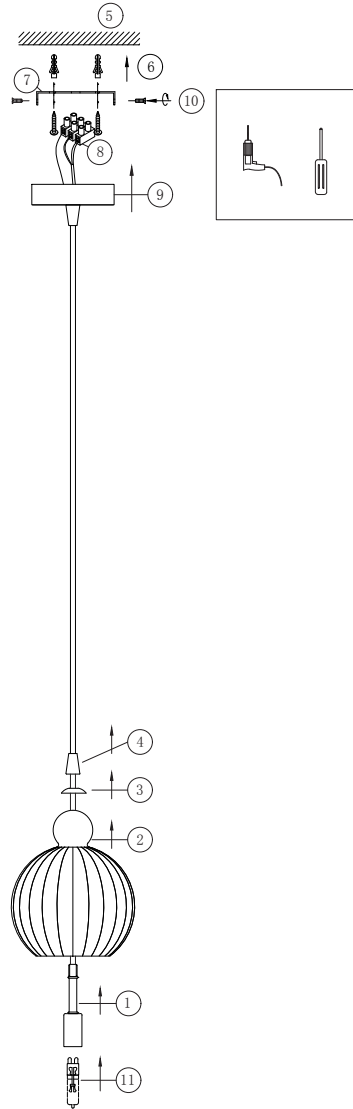

# Instruction

P006PL-01B

1 x G9 (28W)

Model: P006PL-01B  
Collection: Pendant  
Series: Karla

Ceiling Lamps