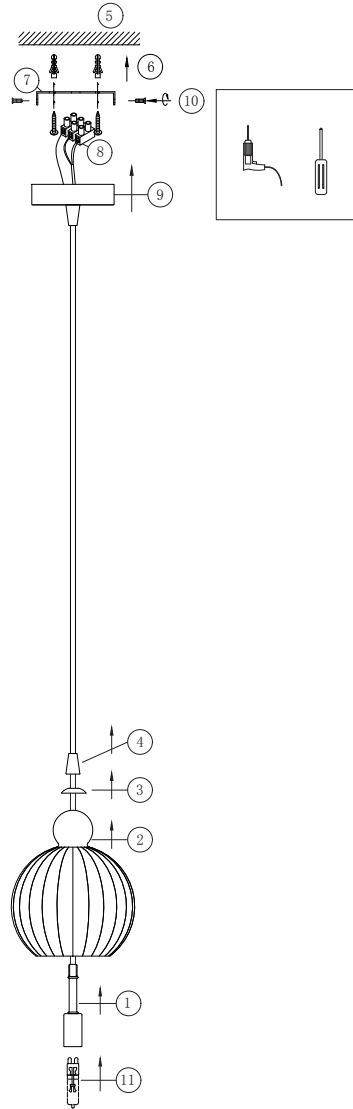

Instruction

P006PL-01BS

1 x G9 (28W)

Model: P006PL-01BS
Collection: Pendant
Series: Karla

Ceiling Lamps