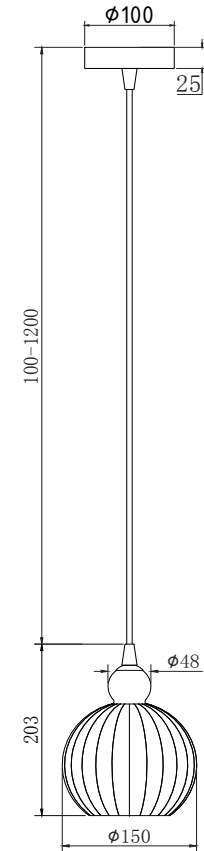

Instruction

P006PL-01BS

1 x G9 (28W)

Model: P006PL-01BS
Collection: Pendant
Series: Karla

Ceiling Lamps