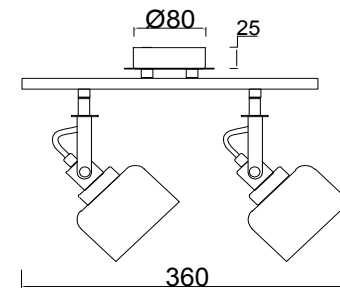

# Instruction

FR5042CW-02B

2 x E14 (40W)

Model: FR5042CW-02B  
Collection: Modern  
Series: Evette

Wall Lamps