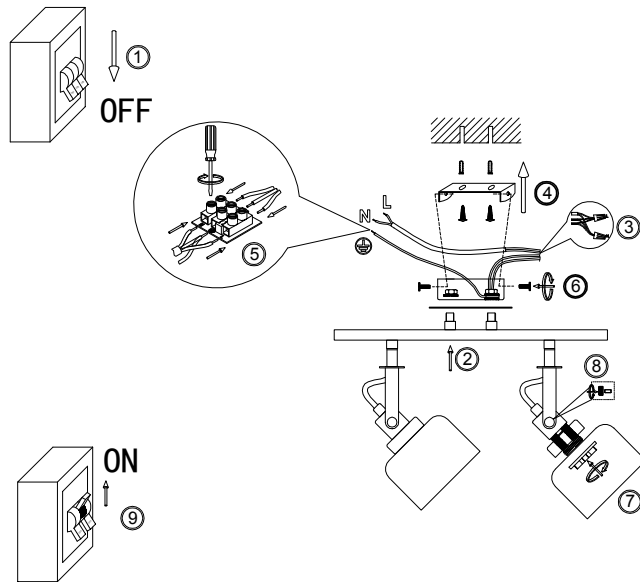

# Instruction

FR5042CW-02B

2 x E14 (40W)

Model: FR5042CW-02B  
Collection: Modern  
Series: Evette

Wall Lamps