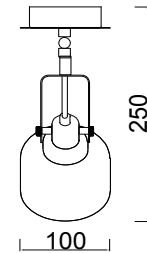

# Instruction

FR5042CW-02B

2 x E14 (40W)

Model: FR5042CW-02B  
Collection: Modern  
Series: Evette

Wall Lamps