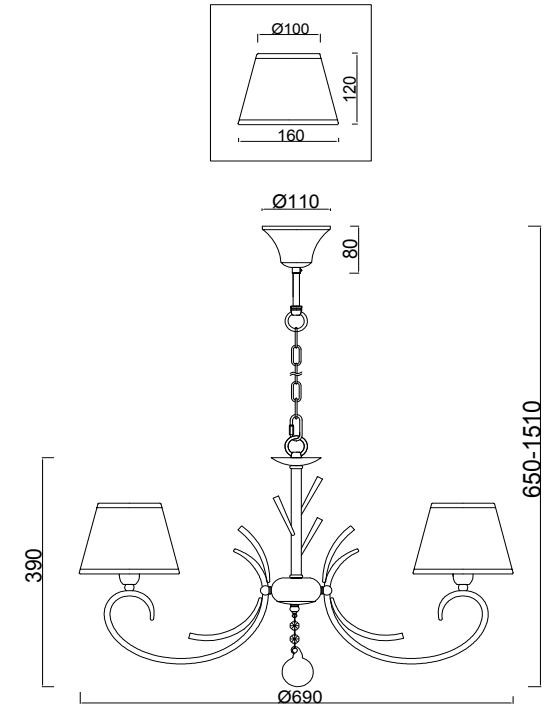

FREYA
TRADITION OF QUALITY

Instruction

FR2013PL-05G

5 x E14 (40W)

Model: FR2013PL-05G
Collection: Classic
Series: Gisela

Ceiling Lamps