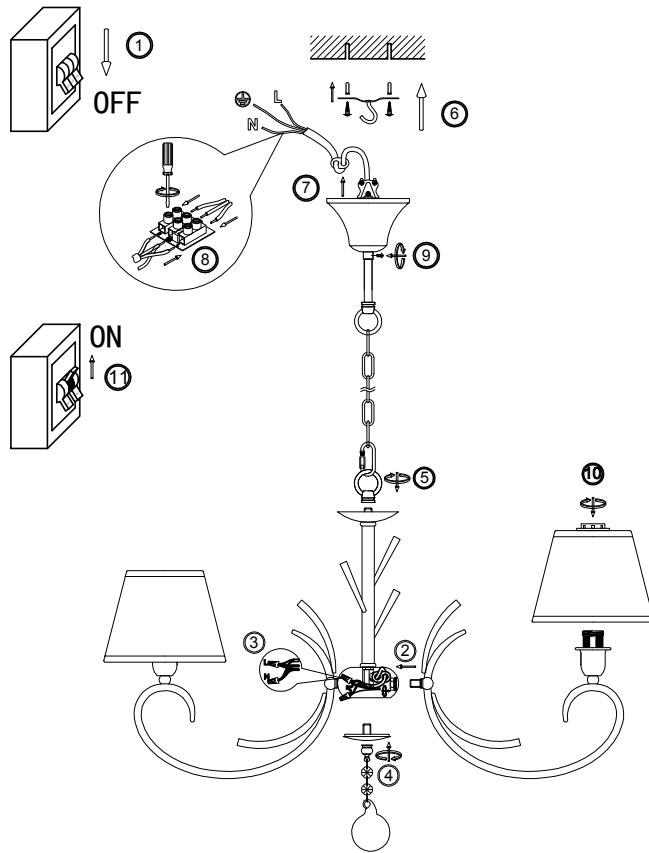

FREYA
TRADITION OF QUALITY

Instruction

FR2013PL-05G

5 x E14 (40W)

Model: FR2013PL-05G
Collection: Classic
Series: Gisela

Ceiling Lamps