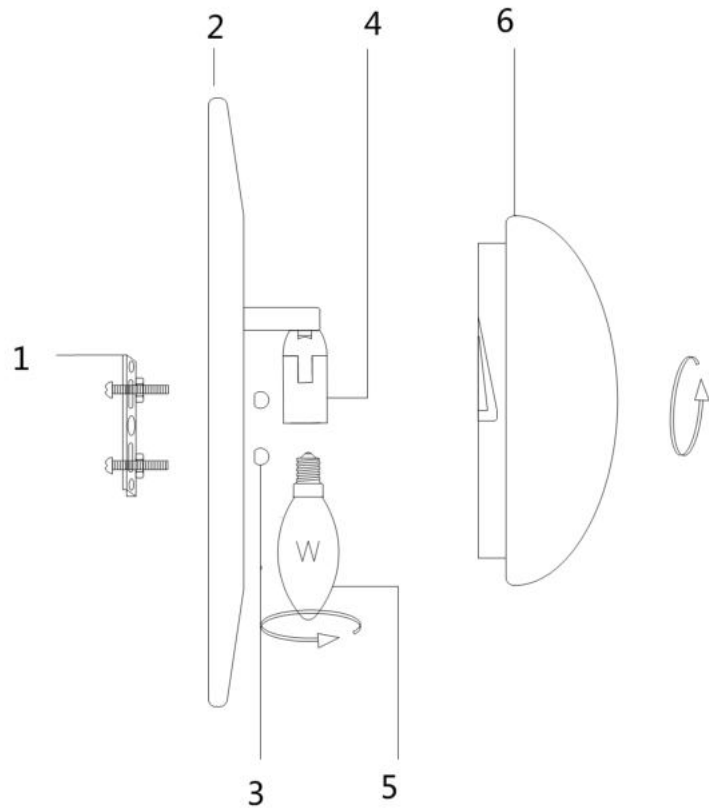

Instruction

Collection: HOUSE

Series: LAMAR

Model: H301-04-G

Wall & ceiling

- Wall & ceiling

4 x E14 (40W)

MAYTONI
DECORATIVE LIGHTING