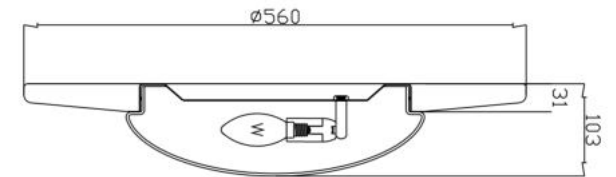

Instruction

Collection: HOUSE

Series: LAMAR

Model: H301-04-G

Wall & ceiling

- Wall & ceiling

4 x E14 (40W)

MAYTONI
DECORATIVE LIGHTING