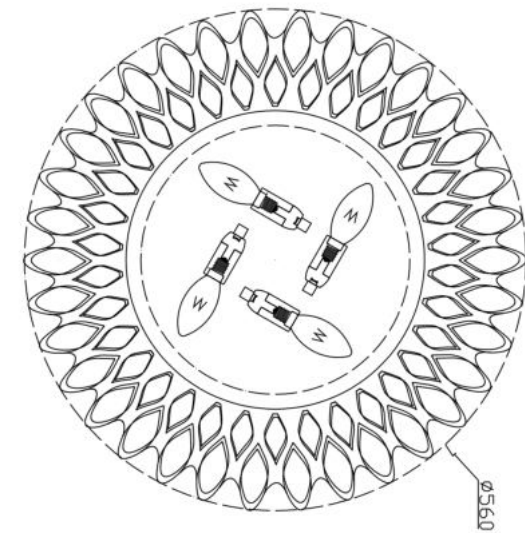

Instruction

Collection: HOUSE

Series: LAMAR

Model: H301-04-G

Wall & ceiling

- Wall & ceiling

4 x E14 (40W)

MAYTONI
DECORATIVE LIGHTING