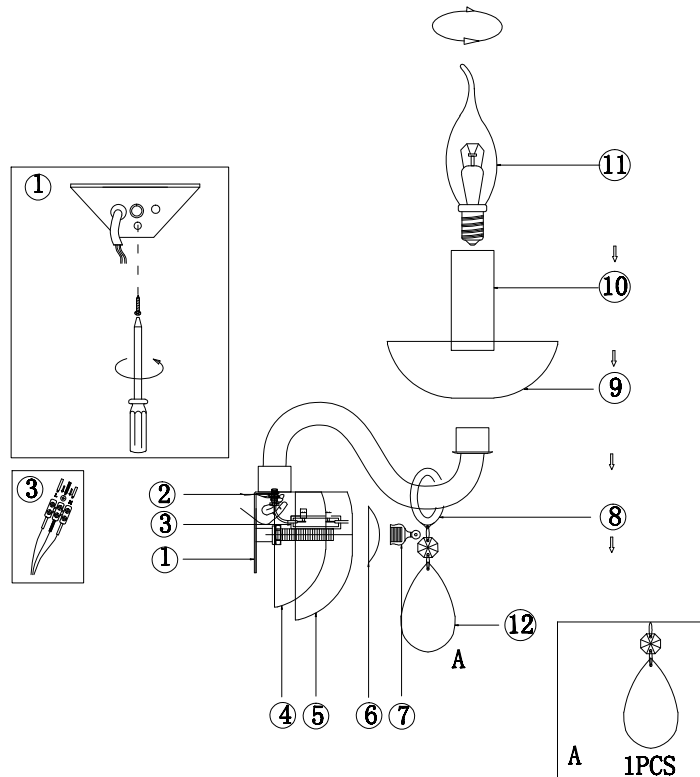

Instruction

DIA011WL-01W

1 x E14 (40W)

Model: DIA011WL-01W
Collection: Diamant Crystal
Series: Cecilia

Wall Lamps