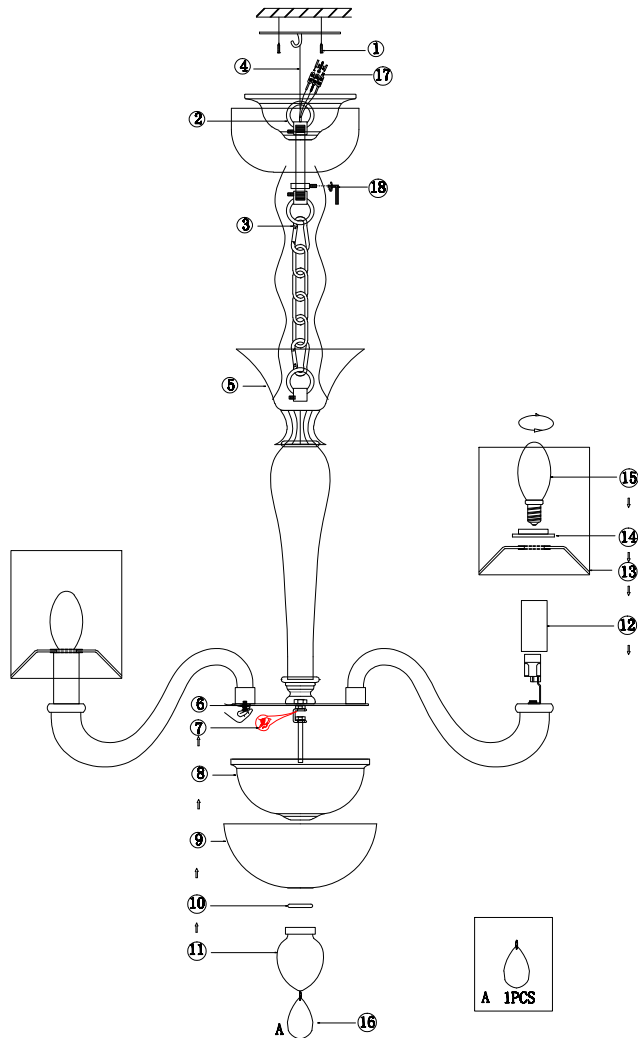

Instruction

DIA012PL-08TR

8 x E14 (40W)

Model: DIA012PL-08TR
Collection: Diamant Crystal
Series: Leti

Ceiling Lamps