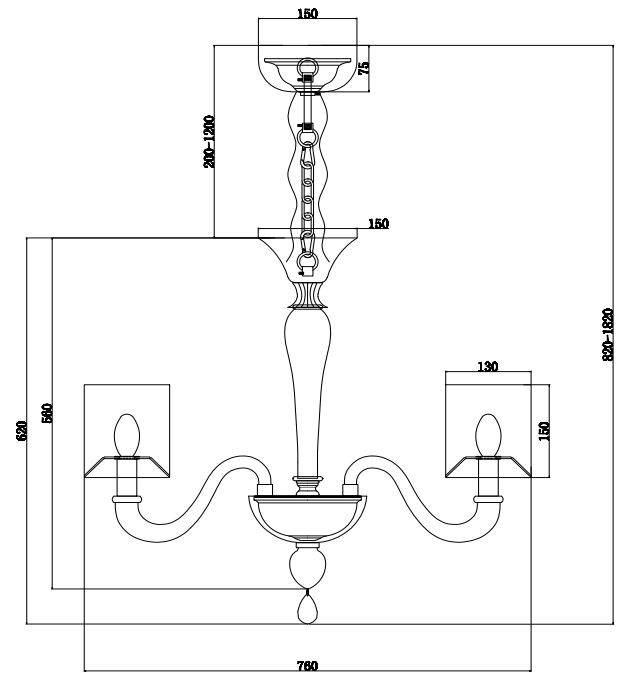

Instruction

DIA012PL-08TR

8 x E14 (40W)

Model: DIA012PL-08TR
Collection: Diamant Crystal
Series: Leti

Ceiling Lamps