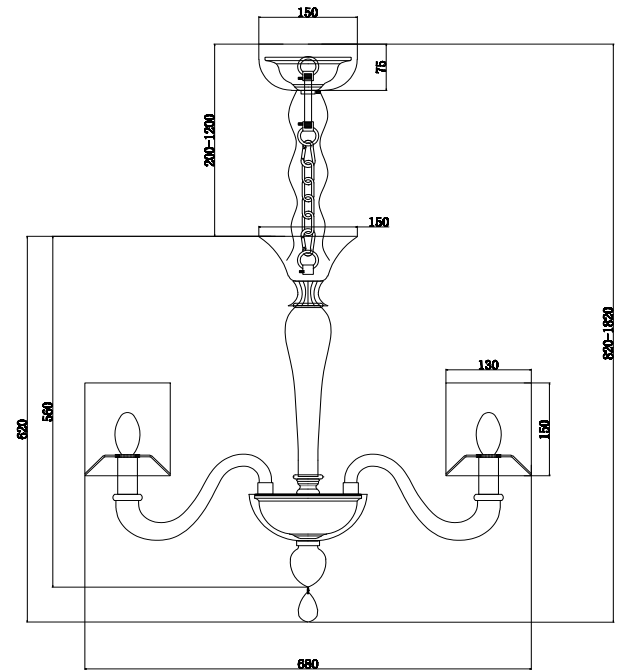

Instruction

DIA012PL-06TR

6 x E14 (40W)

Model: DIA012PL-06TR
Collection: Diamant Crystal
Series: Leti

Ceiling Lamps