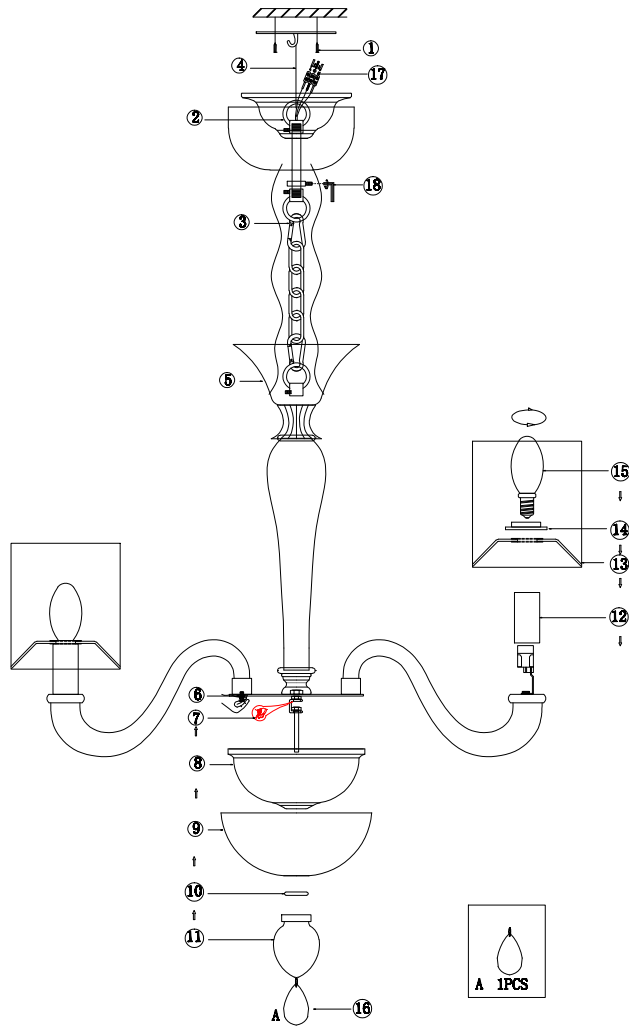

Instruction

DIA012PL-06TR

6 x E14 (40W)

Model: DIA012PL-06TR
Collection: Diamant Crystal
Series: Leti

Ceiling Lamps