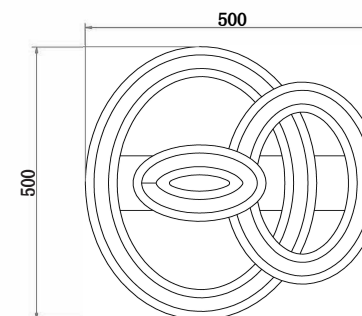

# Instruction

FR10022CL-L63W

MAX 63W  
8900 Lumen

Model: FR10022CL-L63W  
Collection: LED Market

Ceiling Lamps