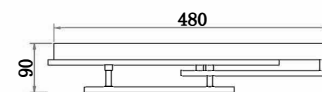

# Instruction

FR10022CL-L63W

MAX 63W  
8900 Lumen

Model: FR10022CL-L63W  
Collection: LED Market

Ceiling Lamps