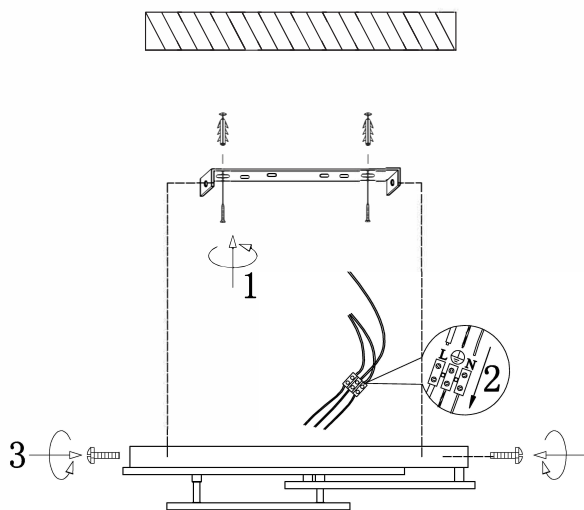

# Instruction

FR10022CL-L63W

MAX 63W  
8900 Lumen

Model: FR10022CL-L63W  
Collection: LED Market

Ceiling Lamps