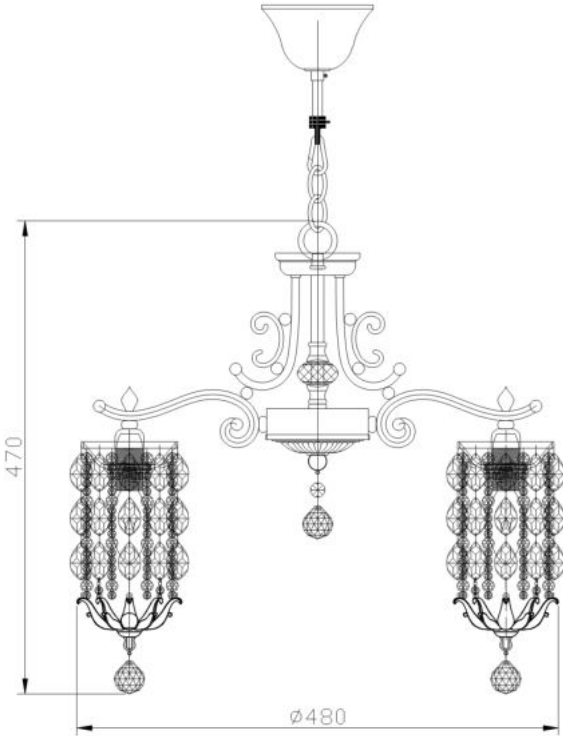

Instruction

Collection: DIAMANT CRYSTAL

Series: RONTA

Model: DIA107-PL-05-R

Ceiling

A=25
B=25
C=50
D=5
E=1

- Ceiling

5 x E14 (60W)