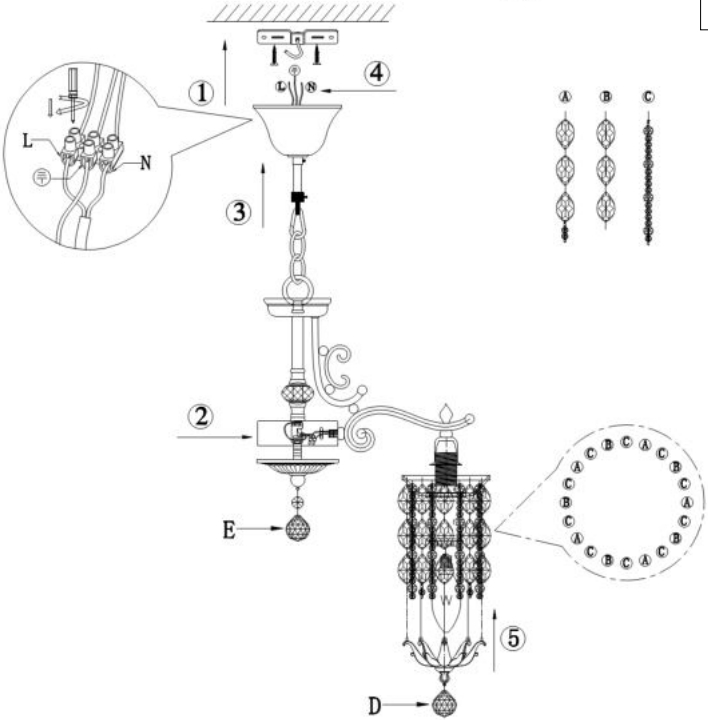

Instruction

Collection: DIAMANT CRYSTAL

Series: RONTA

Model: DIA107-PL-05-R

Ceiling

A=25
B=25
C=50
D=5
E=1

- Ceiling

5 x E14 (60W)