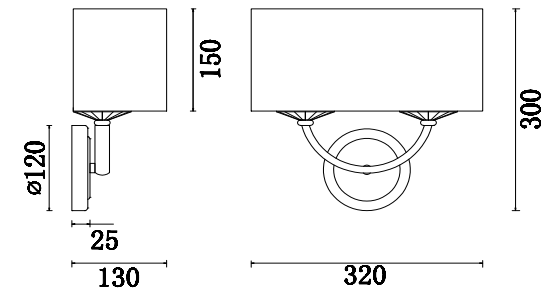

FREYA
TRADITION OF QUALITY

Instruction

FR5034WL-02CH

2 x E14 (40W)

Model: FR5034WL-02CH
Series: Tina

Wall Lamps