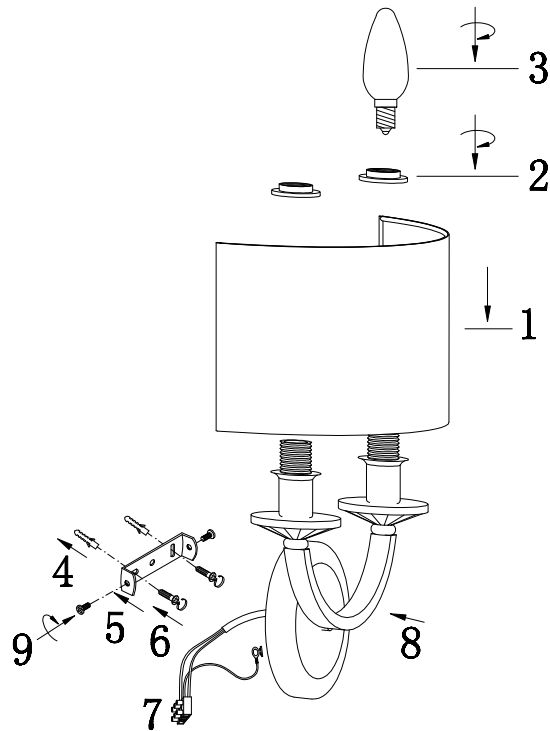

FREYA
TRADITION OF QUALITY

Instruction

FR5034WL-02CH

2 x E14 (40W)

Model: FR5034WL-02CH
Series: Tina

Wall Lamps