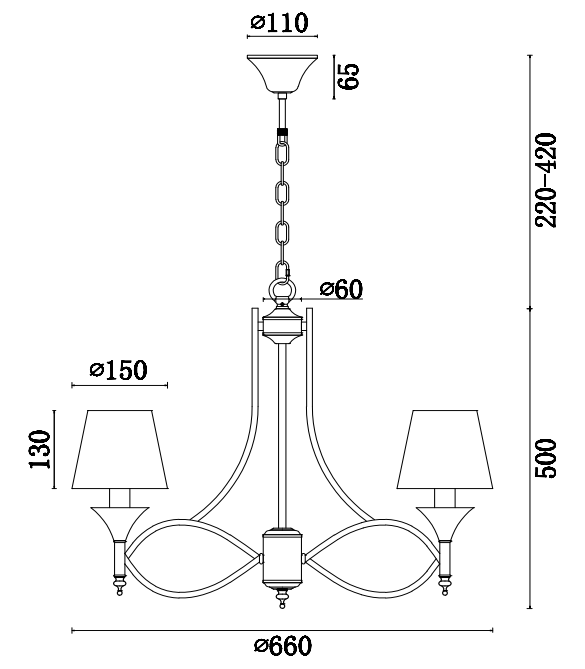

FREYA
TRADITION OF QUALITY

Instruction

FR2005PL-06BZ

6 x E14 (40W)

Model: FR2005PL-06BZ
Series: Dalia

Ceiling Lamps