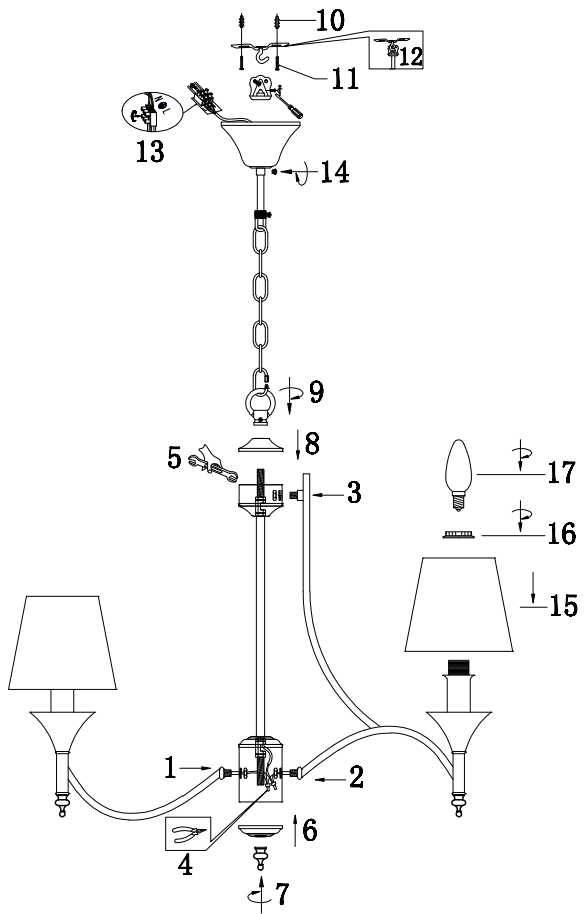

FREYA
TRADITION OF QUALITY

Instruction

FR2005PL-06BZ

6 x E14 (40W)

Model: FR2005PL-06BZ
Series: Dalia

Ceiling Lamps