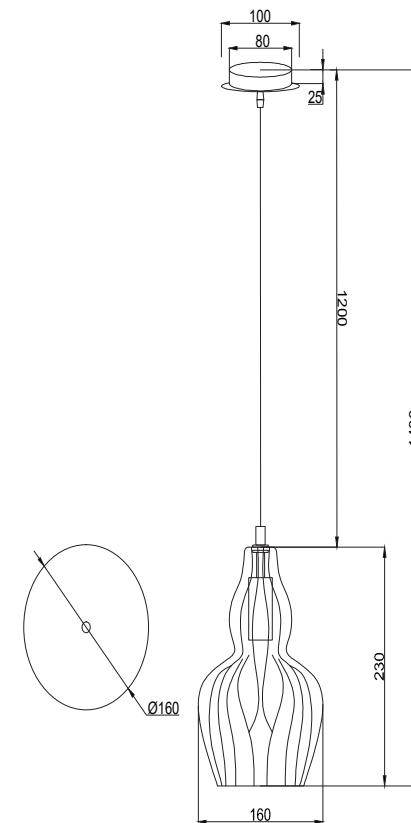

Instruction

MOD238-PL-01-GN

1 x E14 (40W)

Model: MOD238-PL-01-GN
Collection: Pendant
Series: Eustoma

Pendant Lamps