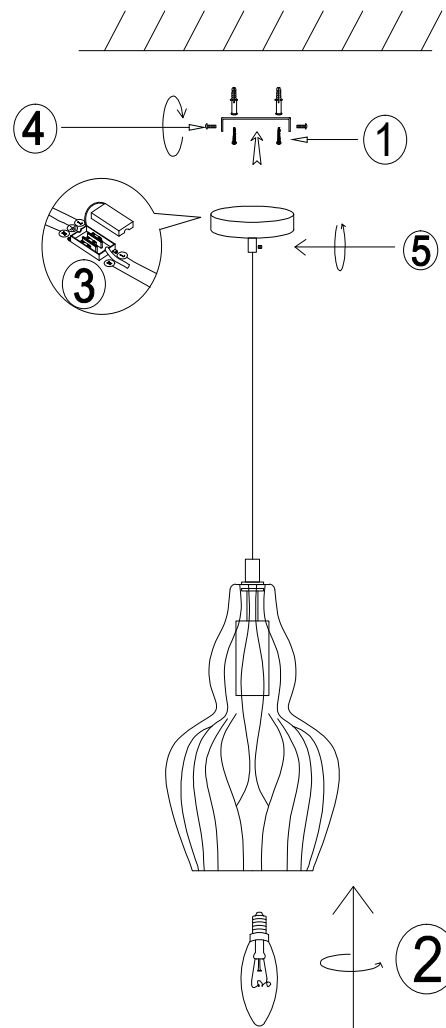

Instruction

MOD238-PL-01-GN

1 x E14 (40W)

Model: MOD238-PL-01-GN
Collection: Pendant
Series: Eustoma

Pendant Lamps