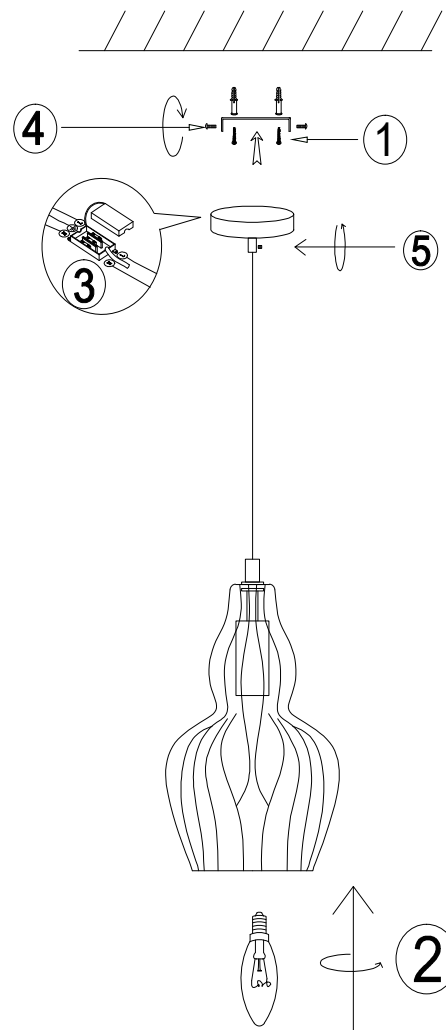

Instruction

MOD238-PL-01-BL

1 x E14 (40W)

Model: MOD238-PL-01-BL
Collection: Pendant
Series: Eustoma

Pendant Lamps