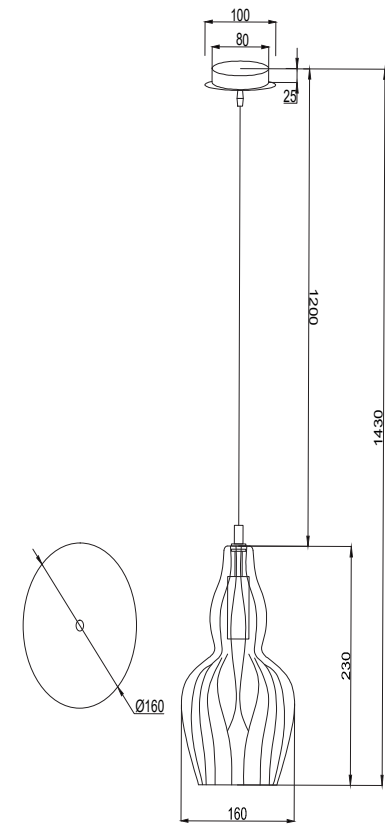

Instruction

MOD238-PL-01-BL

1 x E14 (40W)

Model: MOD238-PL-01-BL
Collection: Pendant
Series: Eustoma

Pendant Lamps