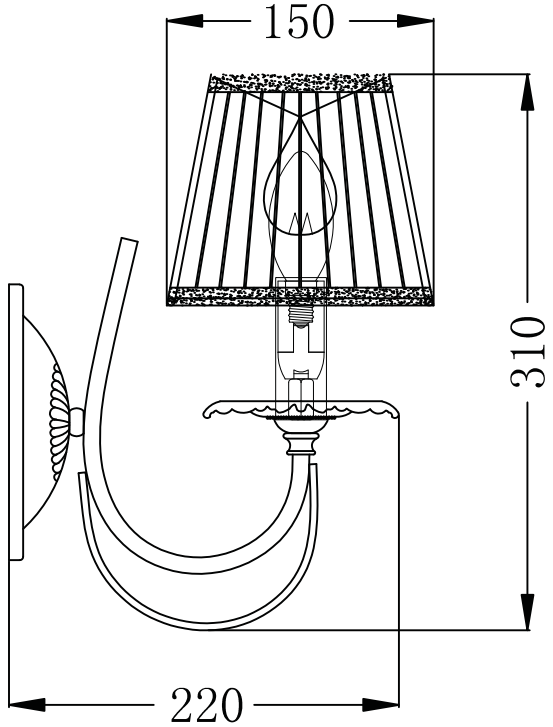

# Instruction

Collection: Elegant  
Series: Olivia  
Model: ARM326-01-W  
Wall-mounted

– Wall-mounted

1 x E14 (40w)

**MAYTONI**  
DECORATIVE LIGHTING

[www.maytoni.de](http://www.maytoni.de)