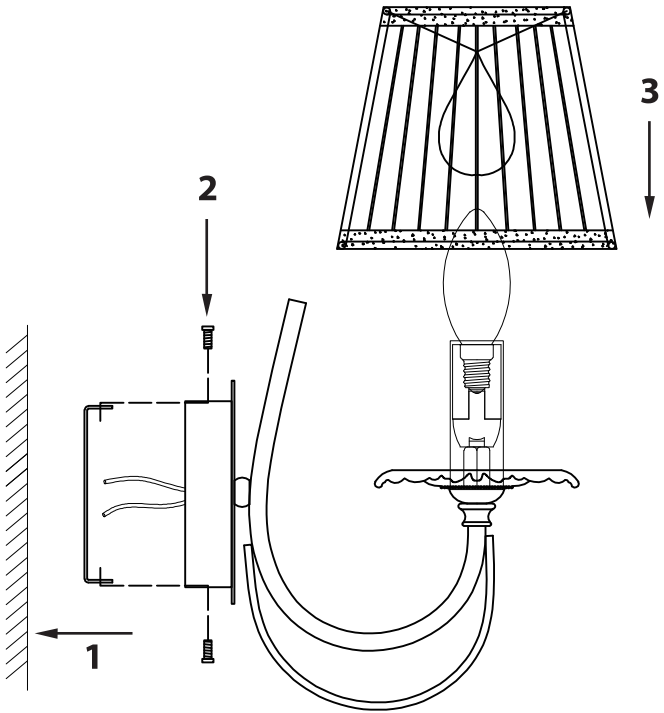

# Instruction

Collection: Elegant  
Series: Olivia  
Model: ARM326-01-W  
Wall-mounted

– Wall-mounted

1 x E14 (40w)

**MAYTONI**  
DECORATIVE LIGHTING

[www.maytoni.de](http://www.maytoni.de)