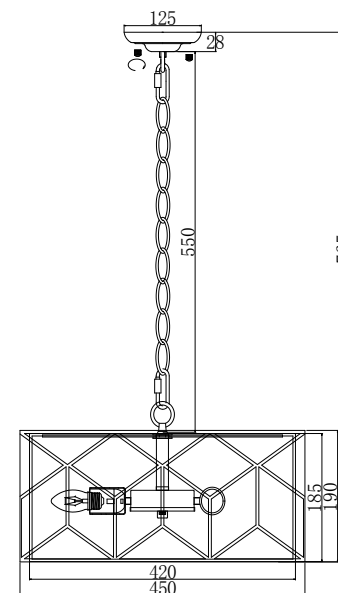

Instruction

H223PL-03G

Gross Weight: 0 kg

Color: Gold

Net Weight: 0 kg

Material: Metal

Volume: 0,057624 m3

Weight and Volume Margin of Error: ±10%

4 x E27 (40W)

Recommended to use with LED bulbs

Model: H223PL-03G

Collection: House

Series: Messina

Pendant Lamps