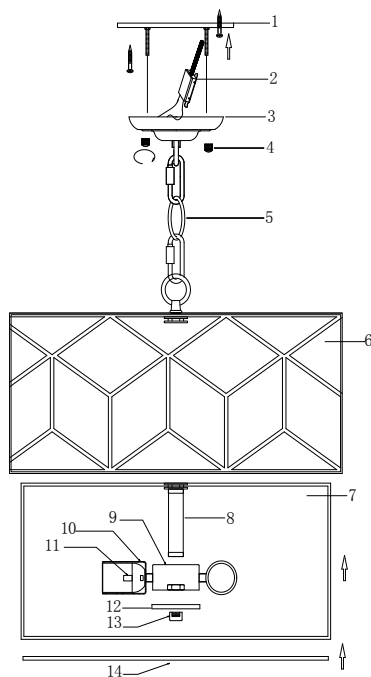

Instruction

H223PL-03G

Gross Weight: 0 kg

Color: Gold

Net Weight: 0 kg

Material: Metal

Volume: 0,057624 m3

Weight and Volume Margin of Error: ±10%

4 x E27 (40W)

Recommended to use with LED bulbs

Model: H223PL-03G

Collection: House

Series: Messina

Pendant Lamps