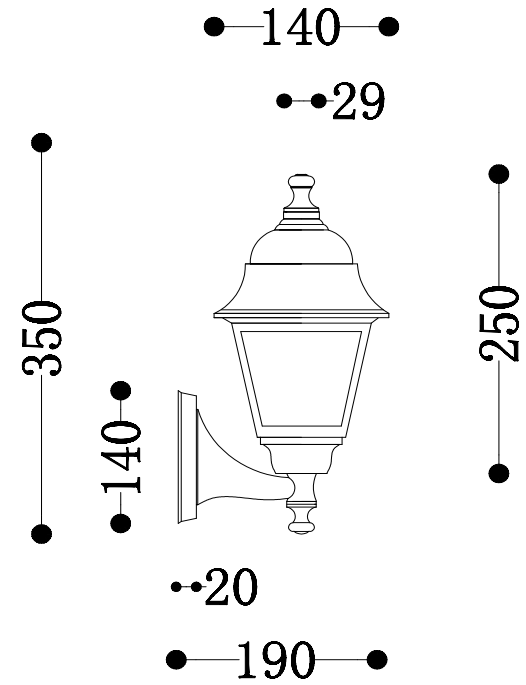

# Instruction

O004WL-01B

1 x E27 (60W)

Model: O004WL-01B  
Collection: Outdoor  
Series: Abbey Road

Wall Lamps