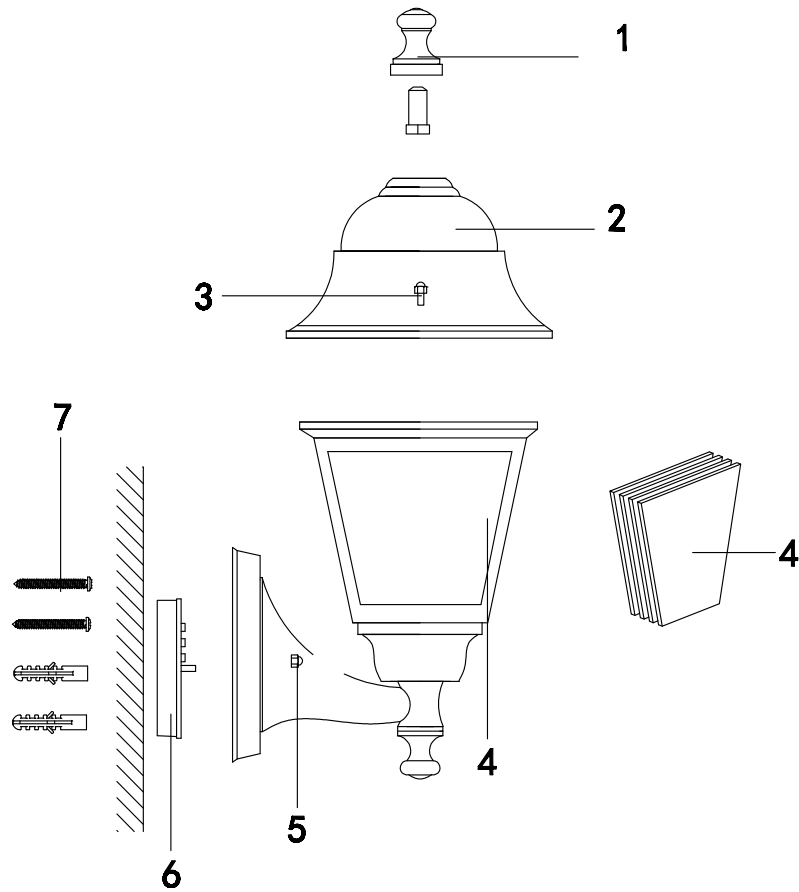

# Instruction

O004WL-01B

1 x E27 (60W)

Model: O004WL-01B  
Collection: Outdoor  
Series: Abbey Road

Wall Lamps