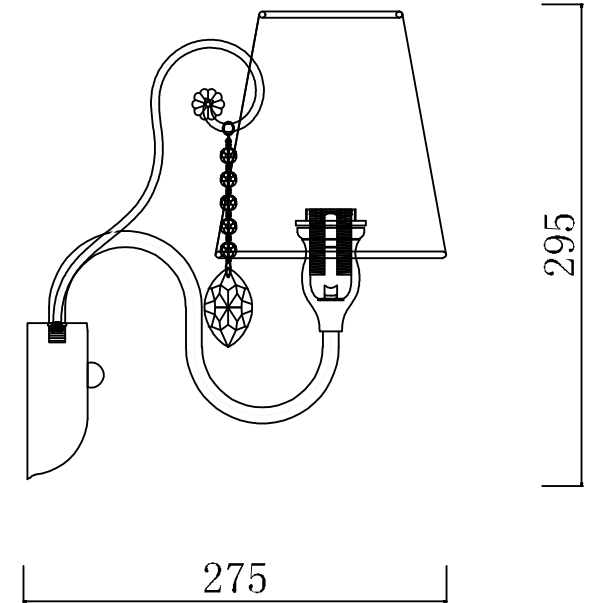

FREYA
TRADITION OF QUALITY

INSTRUCTION

MODEL: FR2306-WL-01-W
SCONCE

1 X E14 (40W)

FREYA-LIGHT.COM