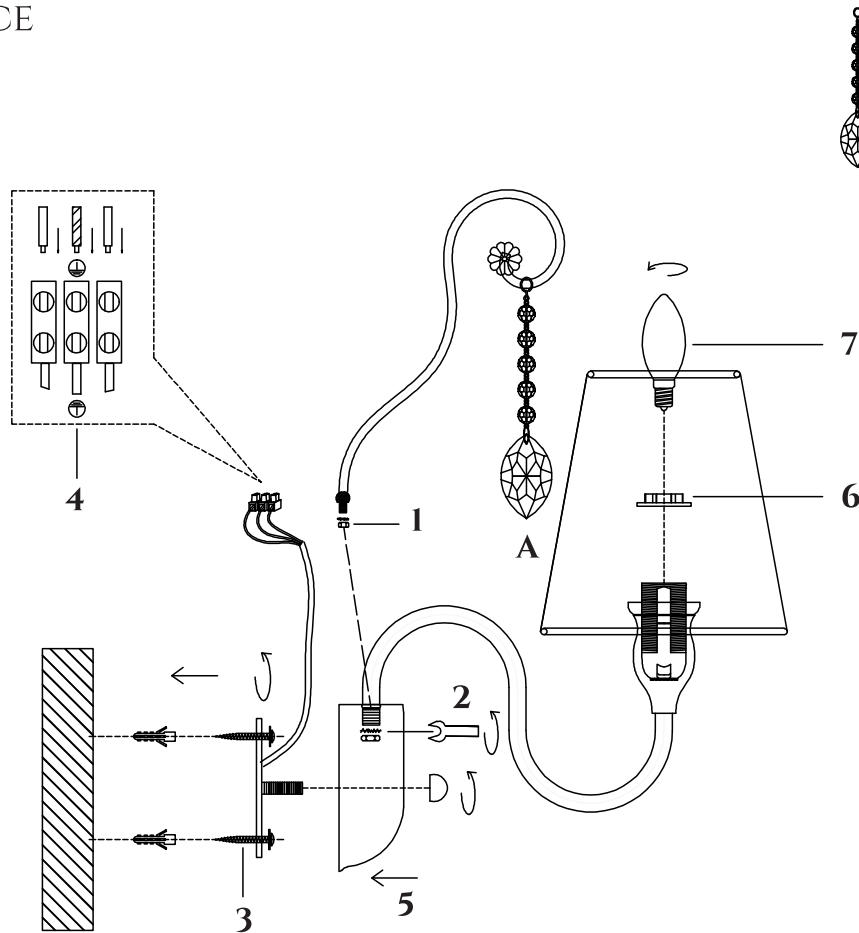

FREYA
TRADITION OF QUALITY

INSTRUCTION

MODEL: FR2306-WL-01-W
SCONCE

1 X E14 (40W)

FREYA-LIGHT.COM