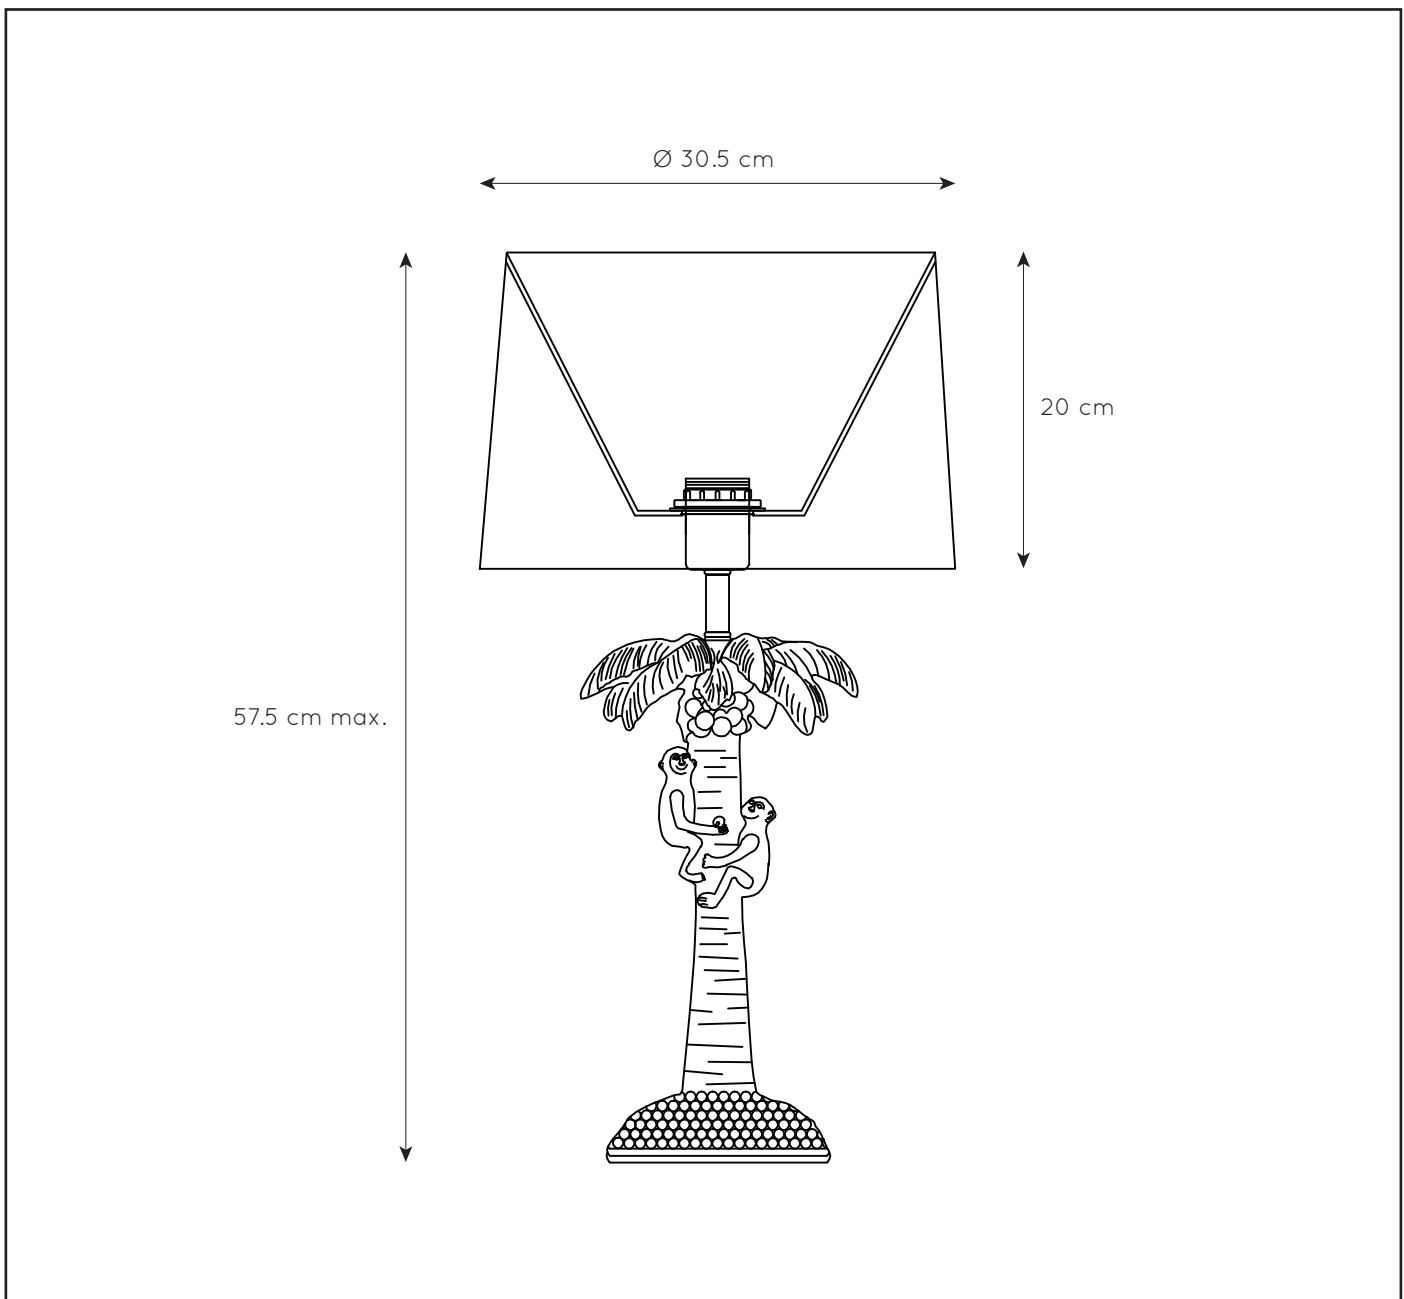

LUCIDE

GENERAL SPECIFICATIONS

RECOMMENDED LUCIDE LIGHT SOURCE

49042/05/62

Light source dimmable : Yes

Light source incl. : No

General

Dimensions LxWxH : 30.5 cm x 30.5 cm x 57.5 cm

Height minimum : 57.5 cm

Height maximum : 57.5 cm

Dimensions shade LxWxH : 30.5 cm x 30.5 cm x 20 cm

Main material : Resin + Metal + Fabric

Ceiling rose material : None

Color : Black

Style : Modern

Shape : Irregular

Weight : 2.37 kg

Warranty : 2 years

Product specifications

Dimmable : No

Light direction : Around (Diffuse)

Adjustable in height : No

Directional : Not Directional

Cable : Yes, Cable On Product

Power requirements : 220-240V~50Hz

Bulb type & maximum wattage : E27- max.60W

For more specifications of this product please visit

www.lucide.com

COCONUT

Item number : 10505/81/30

EAN code : 5411212105257

For more specifications, dimensions please visit
www.lucide.com