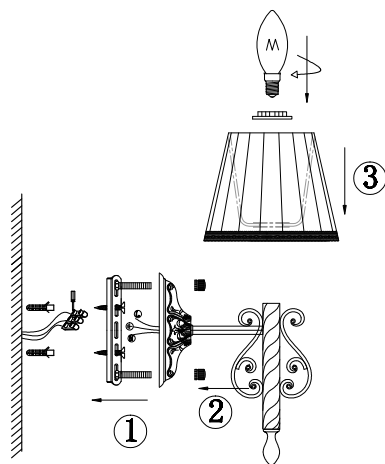

Instruction

FR2290WL-01W

1 x E14 (40W)

Model: FR2290WL-01W

Series: Sunrise

Wall Lamps