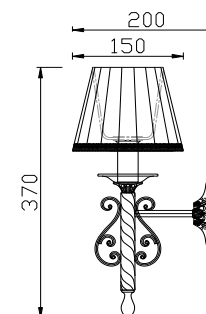

Instruction

FR2290WL-01W

1 x E14 (40W)

Model: FR2290WL-01W

Series: Sunrise

Wall Lamps