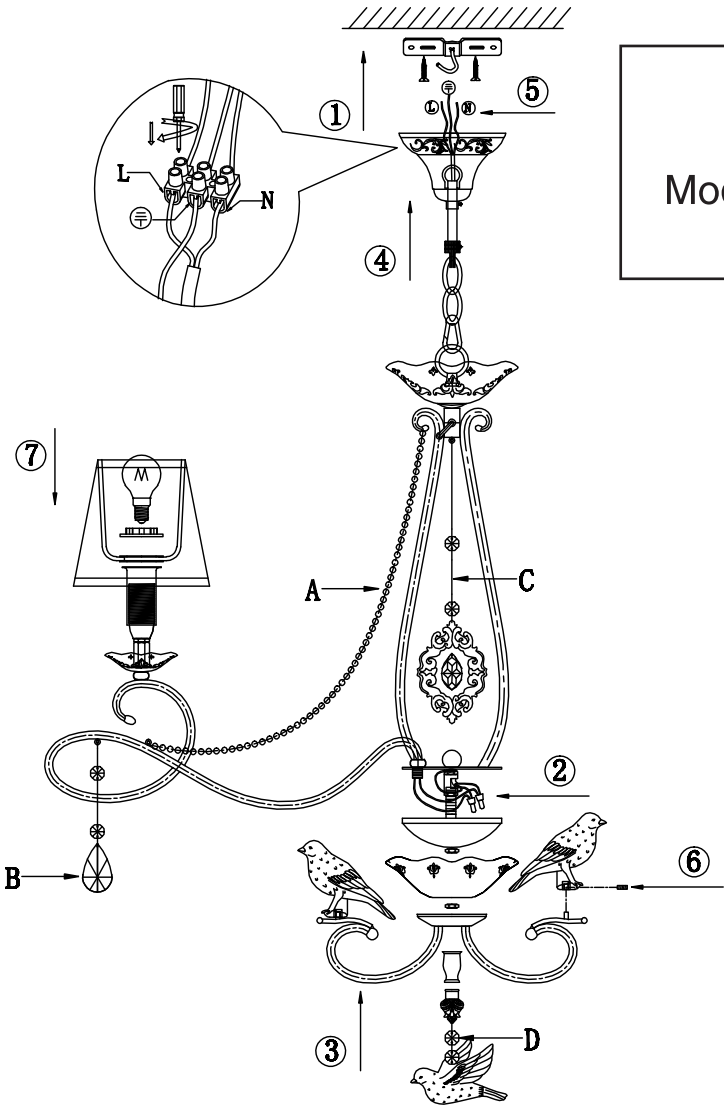

Instruction

Collection: Elegant
 Series: Passarinho
 Model: ARM001-08-W
 Suspended

A=4
 B=8
 C=1
 D=1

 8 x E14 (40w)

MAYTONI
 DECORATIVE LIGHTING

www.maytoni.de