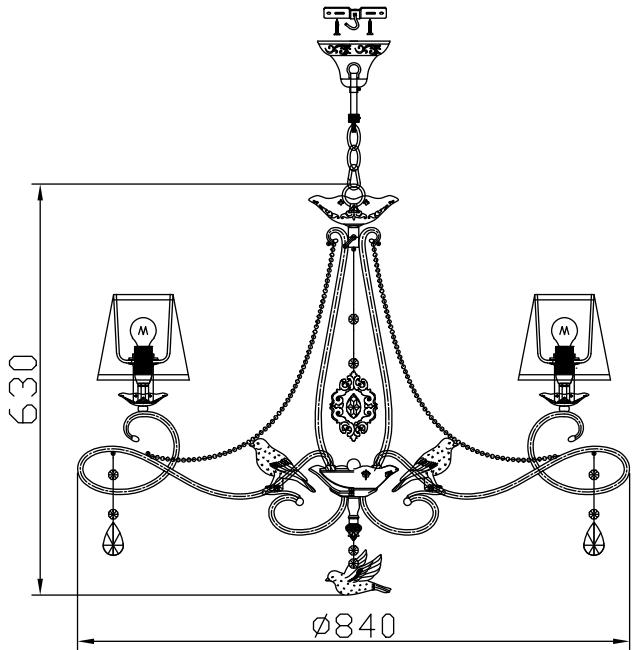

Instruction

Collection: Elegant
 Series: Passarinho
 Model: ARM001-08-W
 Suspended

A=4
 B=8
 C=1
 D=1

 8 x E14 (40w)

MAYTONI
 DECORATIVE LIGHTING

www.maytoni.de